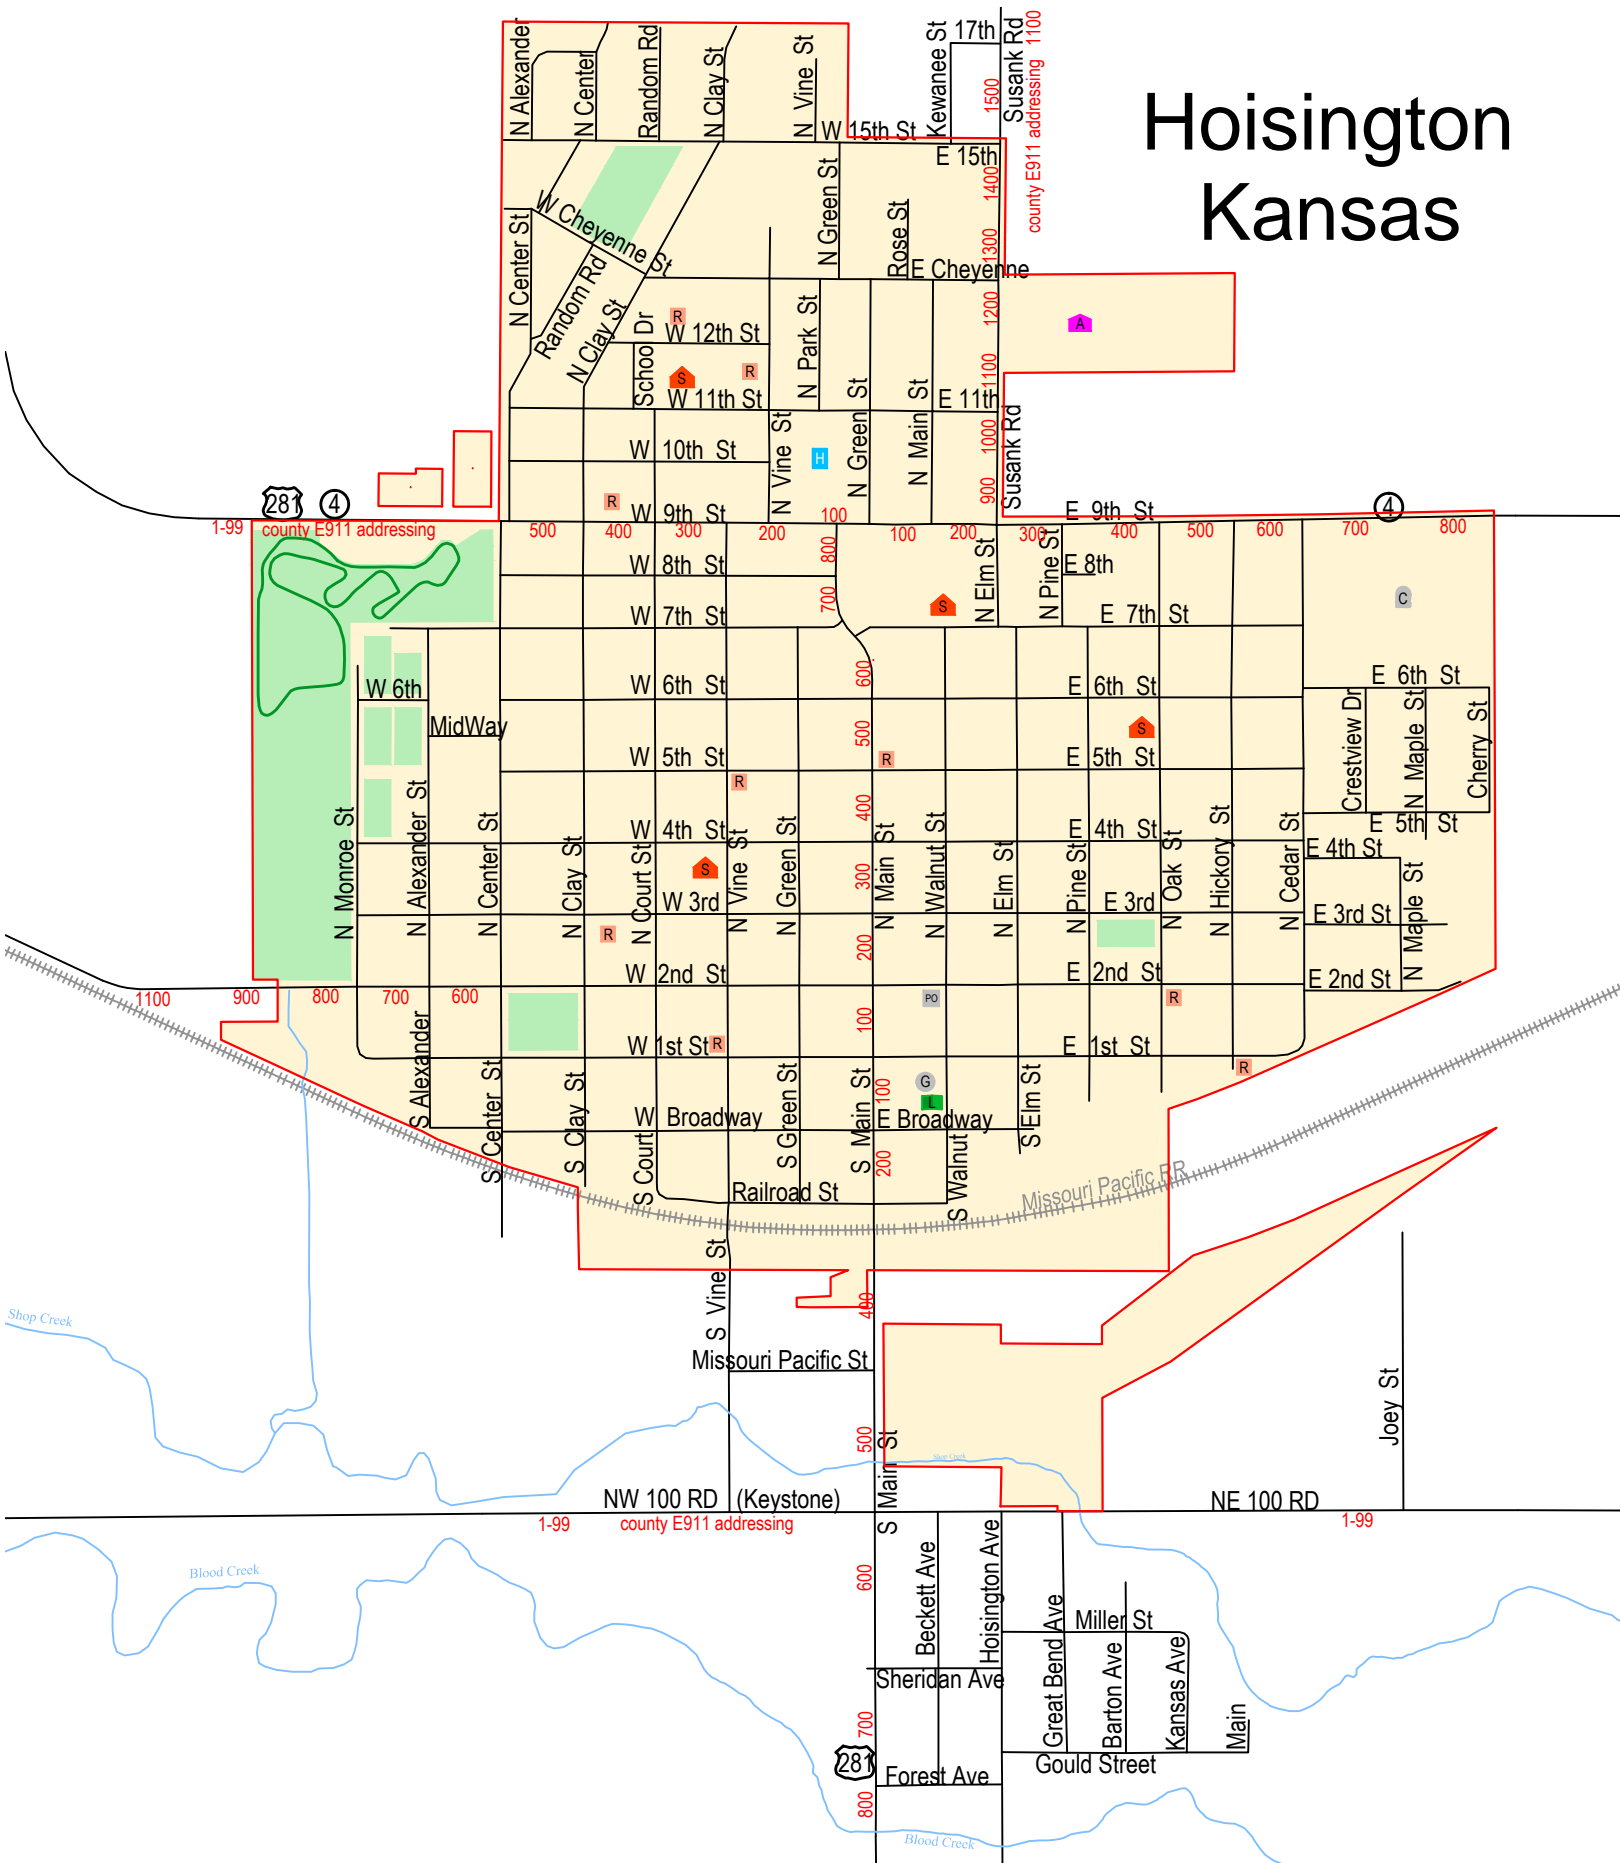

Hoisington Kansas

City Boundaries	City or County Building	Fire Station	School	Post Office	Church	Walking Trail
Park	Hospital/Medical Facility	Police Station	Activity Center	Library	Cemetery	

Mapping
1400 Main St Rm 102 Great Bend, KS 67530
v: 620-793-1802 f: 620-793-1807 e: mapping@bartoncounty.org

The contents of this map were developed for the use of various departments of Barton County. Property descriptions and other information as indicated on the map are unofficial and are not intended for conveyances. This map is not a legal survey. Barton County does not assume responsibility for any use of the map beyond the regulations or guidelines established for the county departments.