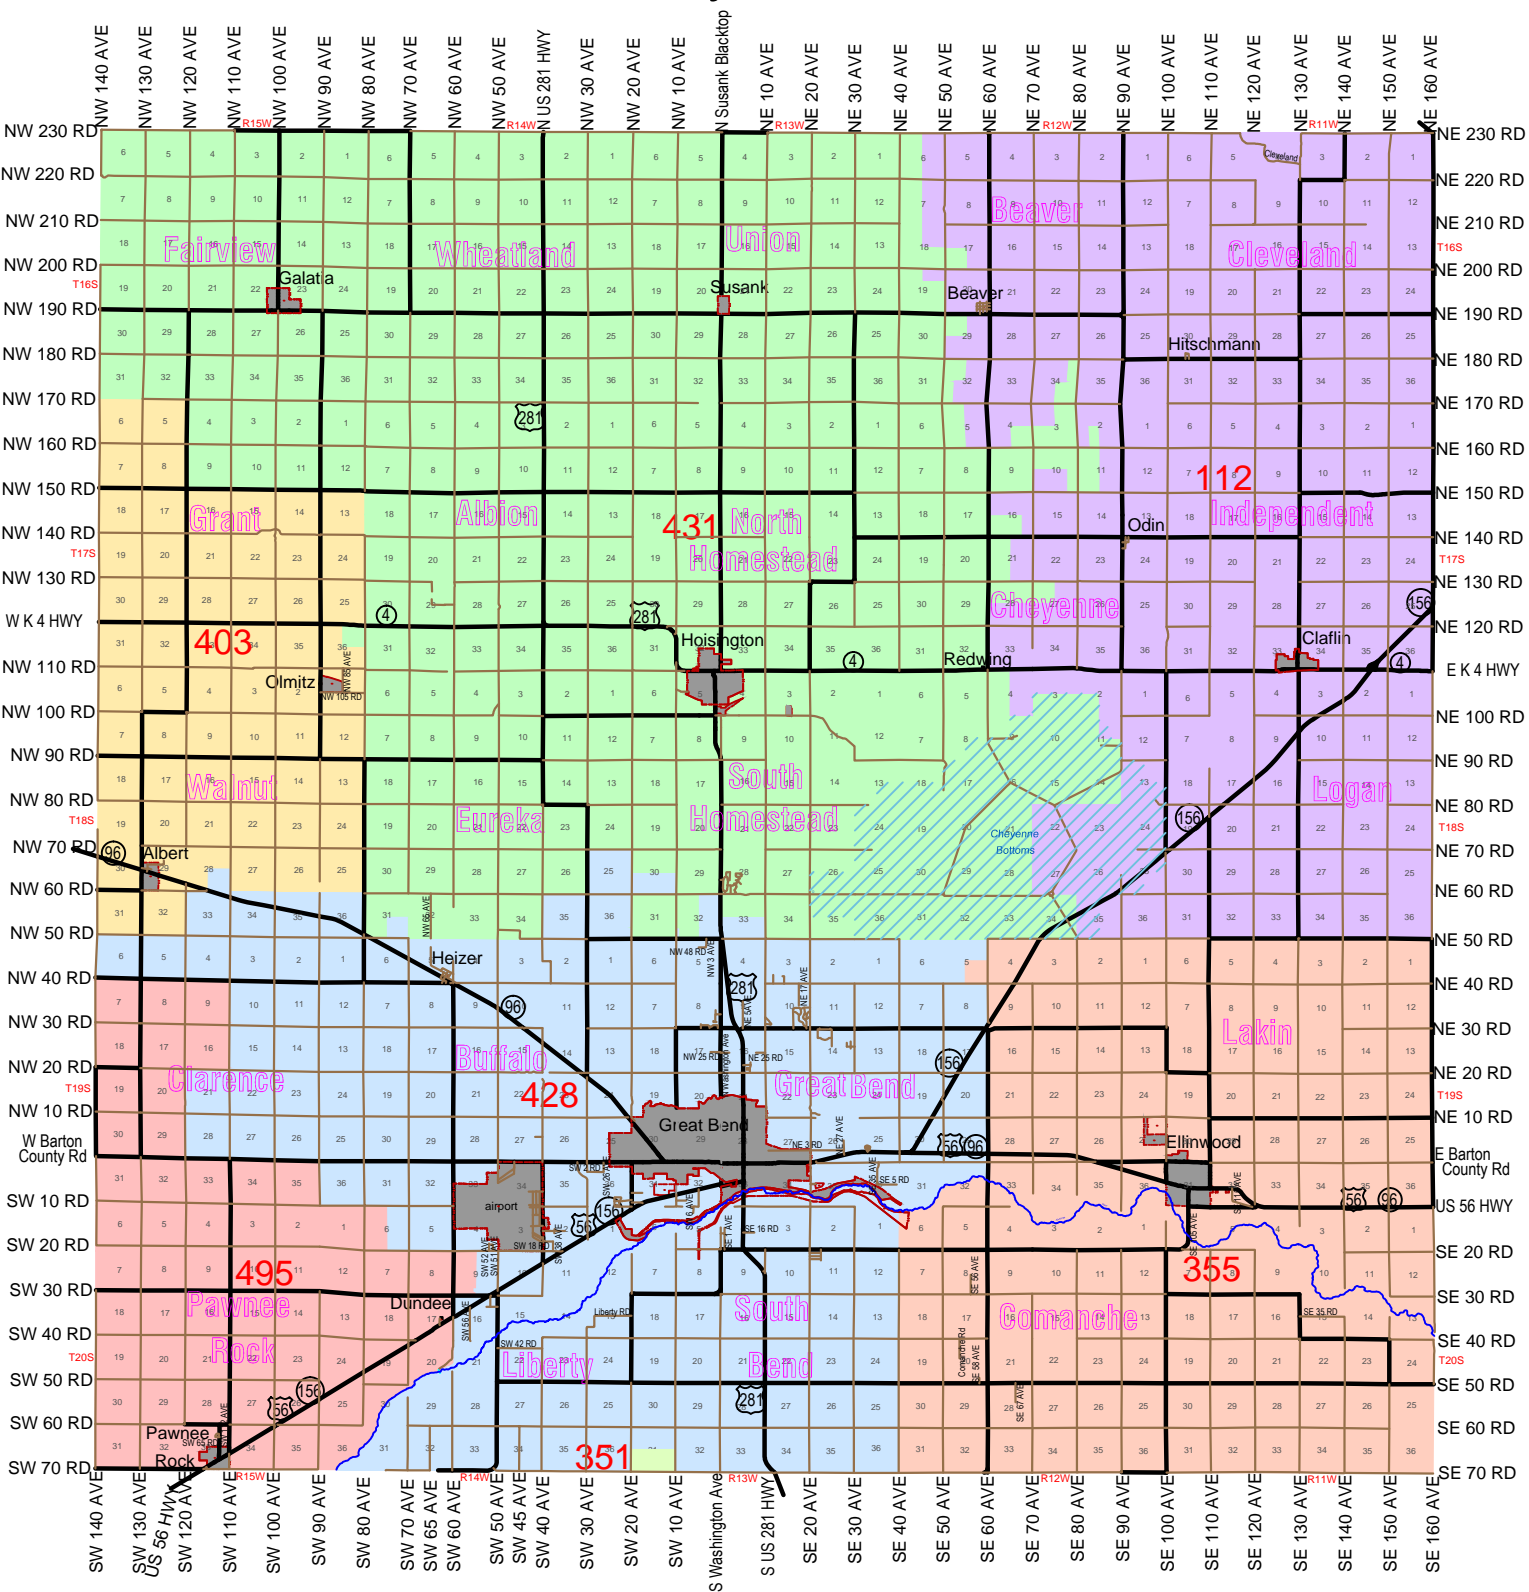

Barton County School Districts

Mapping
1400 Main St Room 102 Great Bend, KS 67530
v:620-793-1802 f:620-793-1807 e:mapping@bartoncounty.org

	112-Central Plains		351-Macksville		355-Ellinwood
	403-Otis-Bison		428-Great Bend		431-Hoisington
	495-Ft. Larned