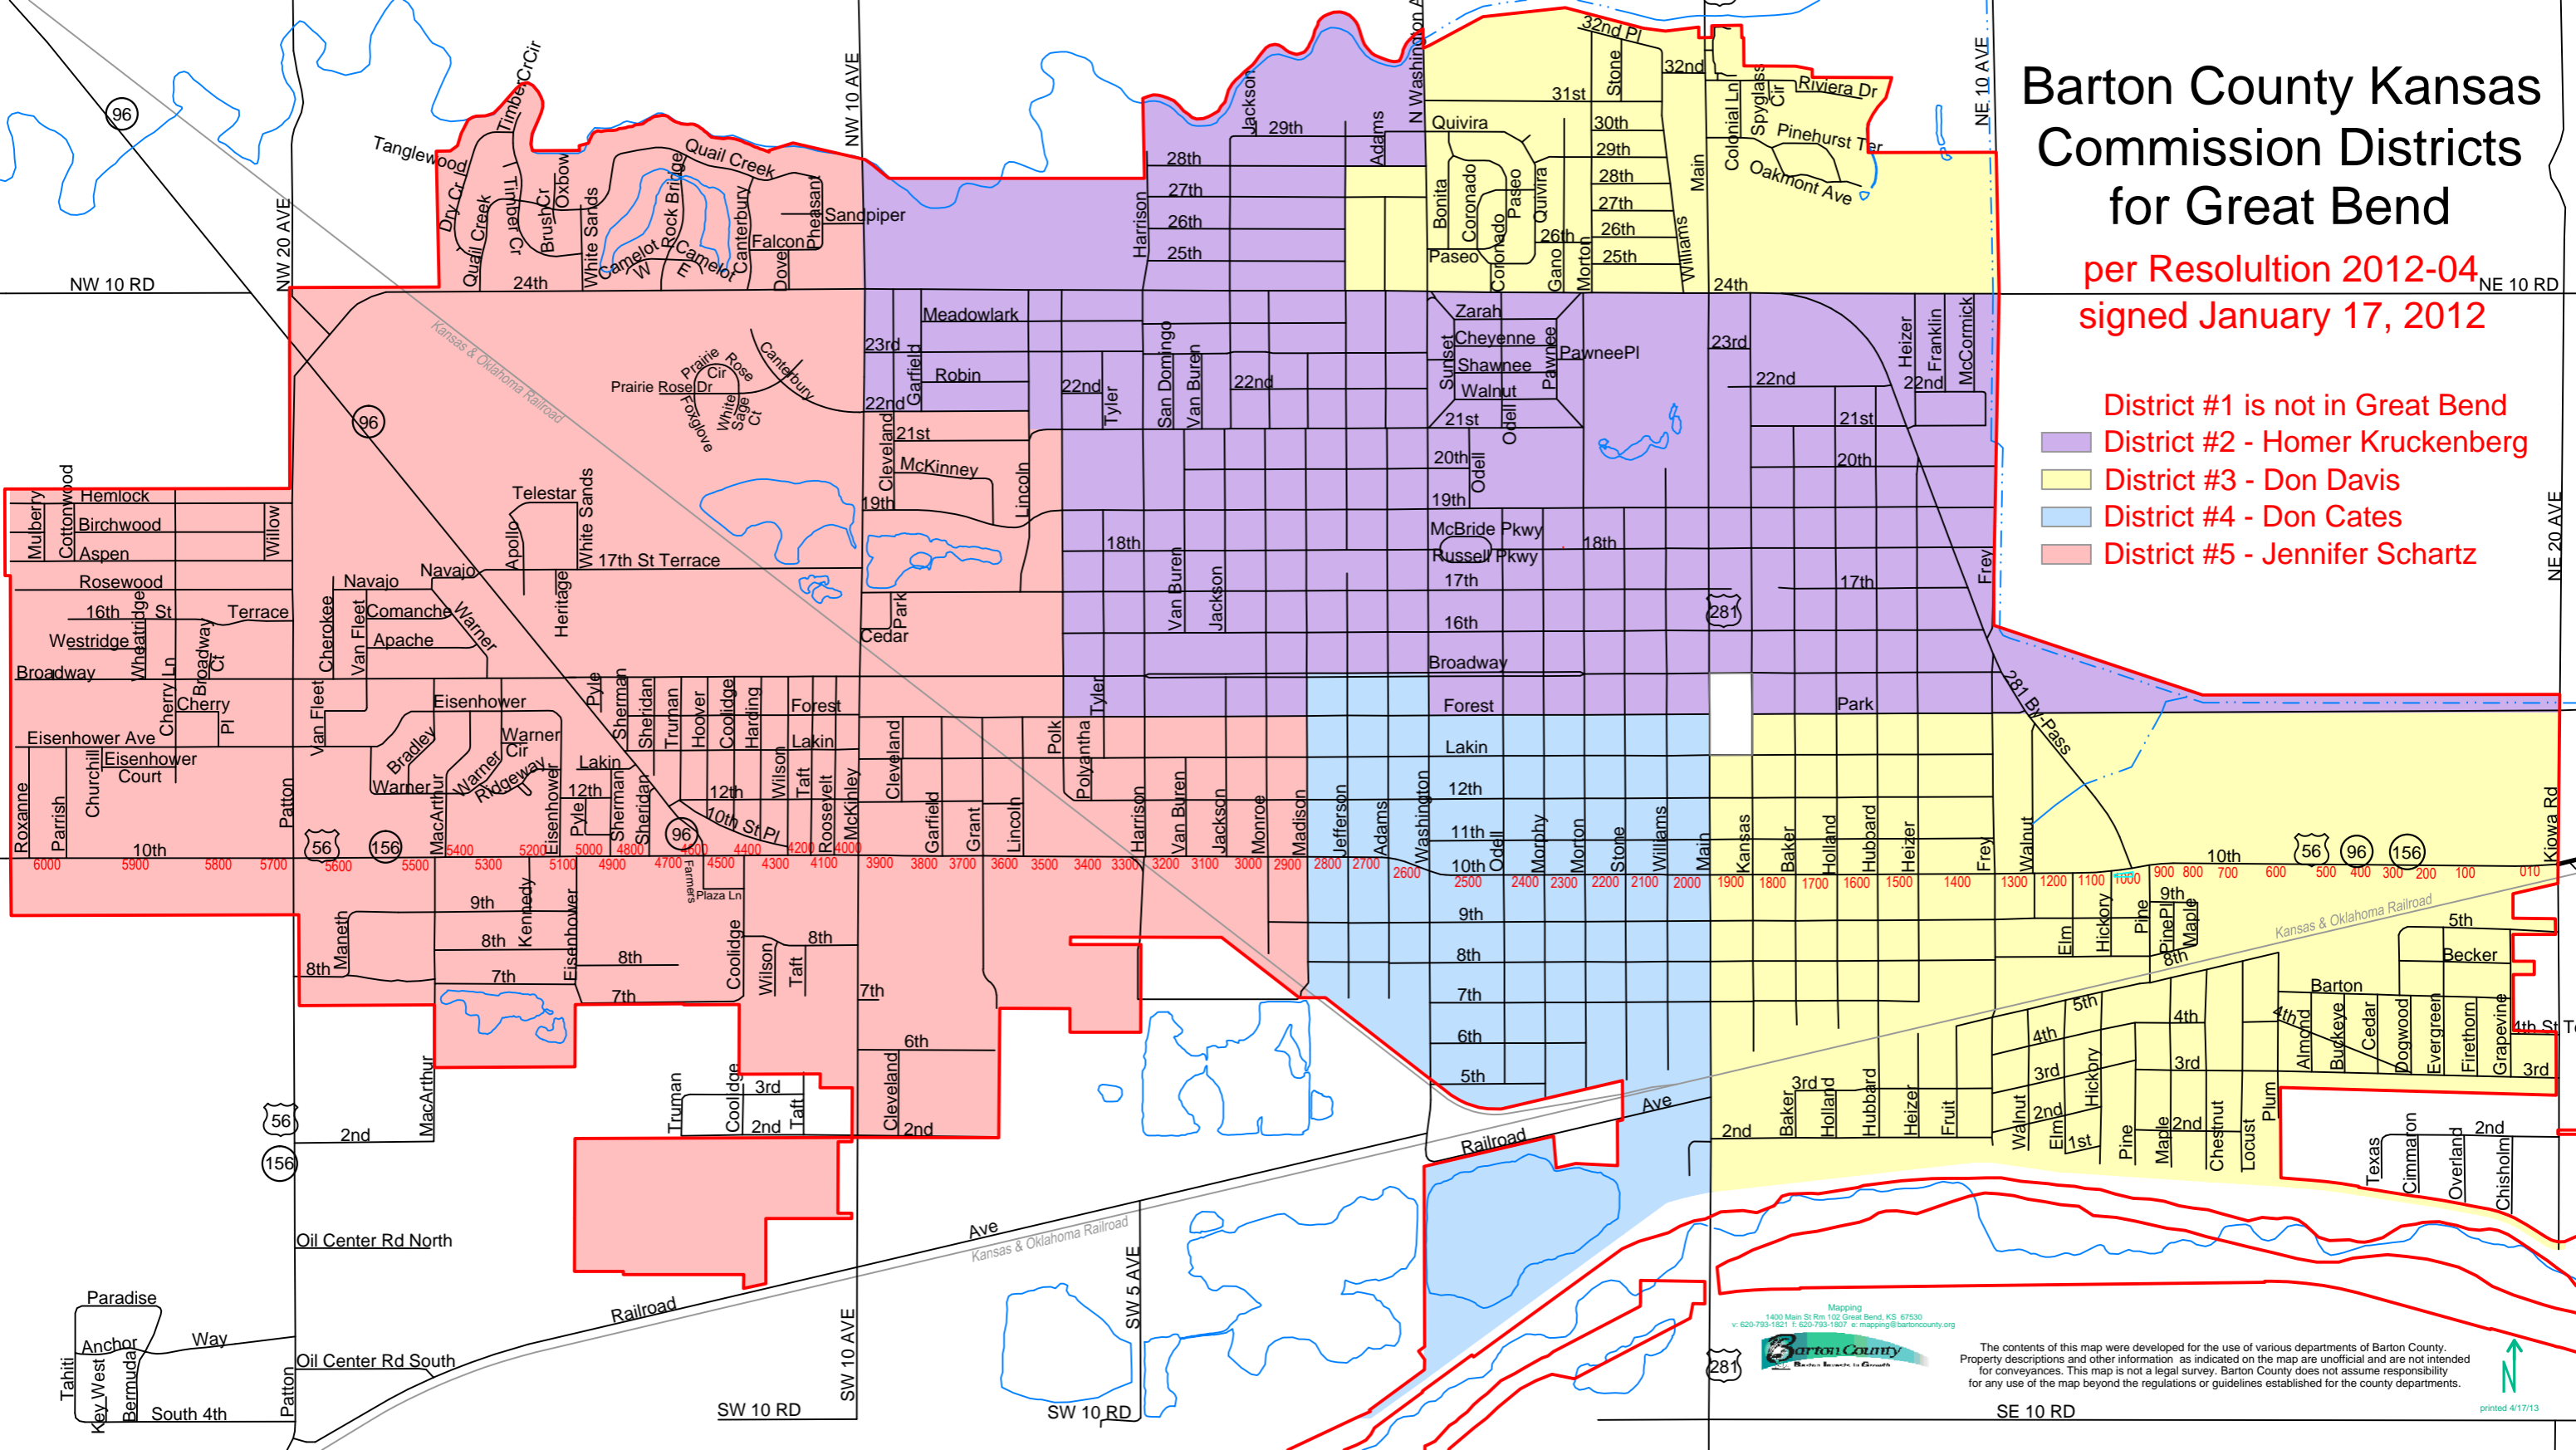

Barton County Kansas Commission Districts for Great Bend

per Resolution 2012-04
signed January 17, 2012

- District #1 is not in Great Bend
- District #2 - Homer Kruckenberg
- District #3 - Don Davis
- District #4 - Don Cates
- District #5 - Jennifer Schartz