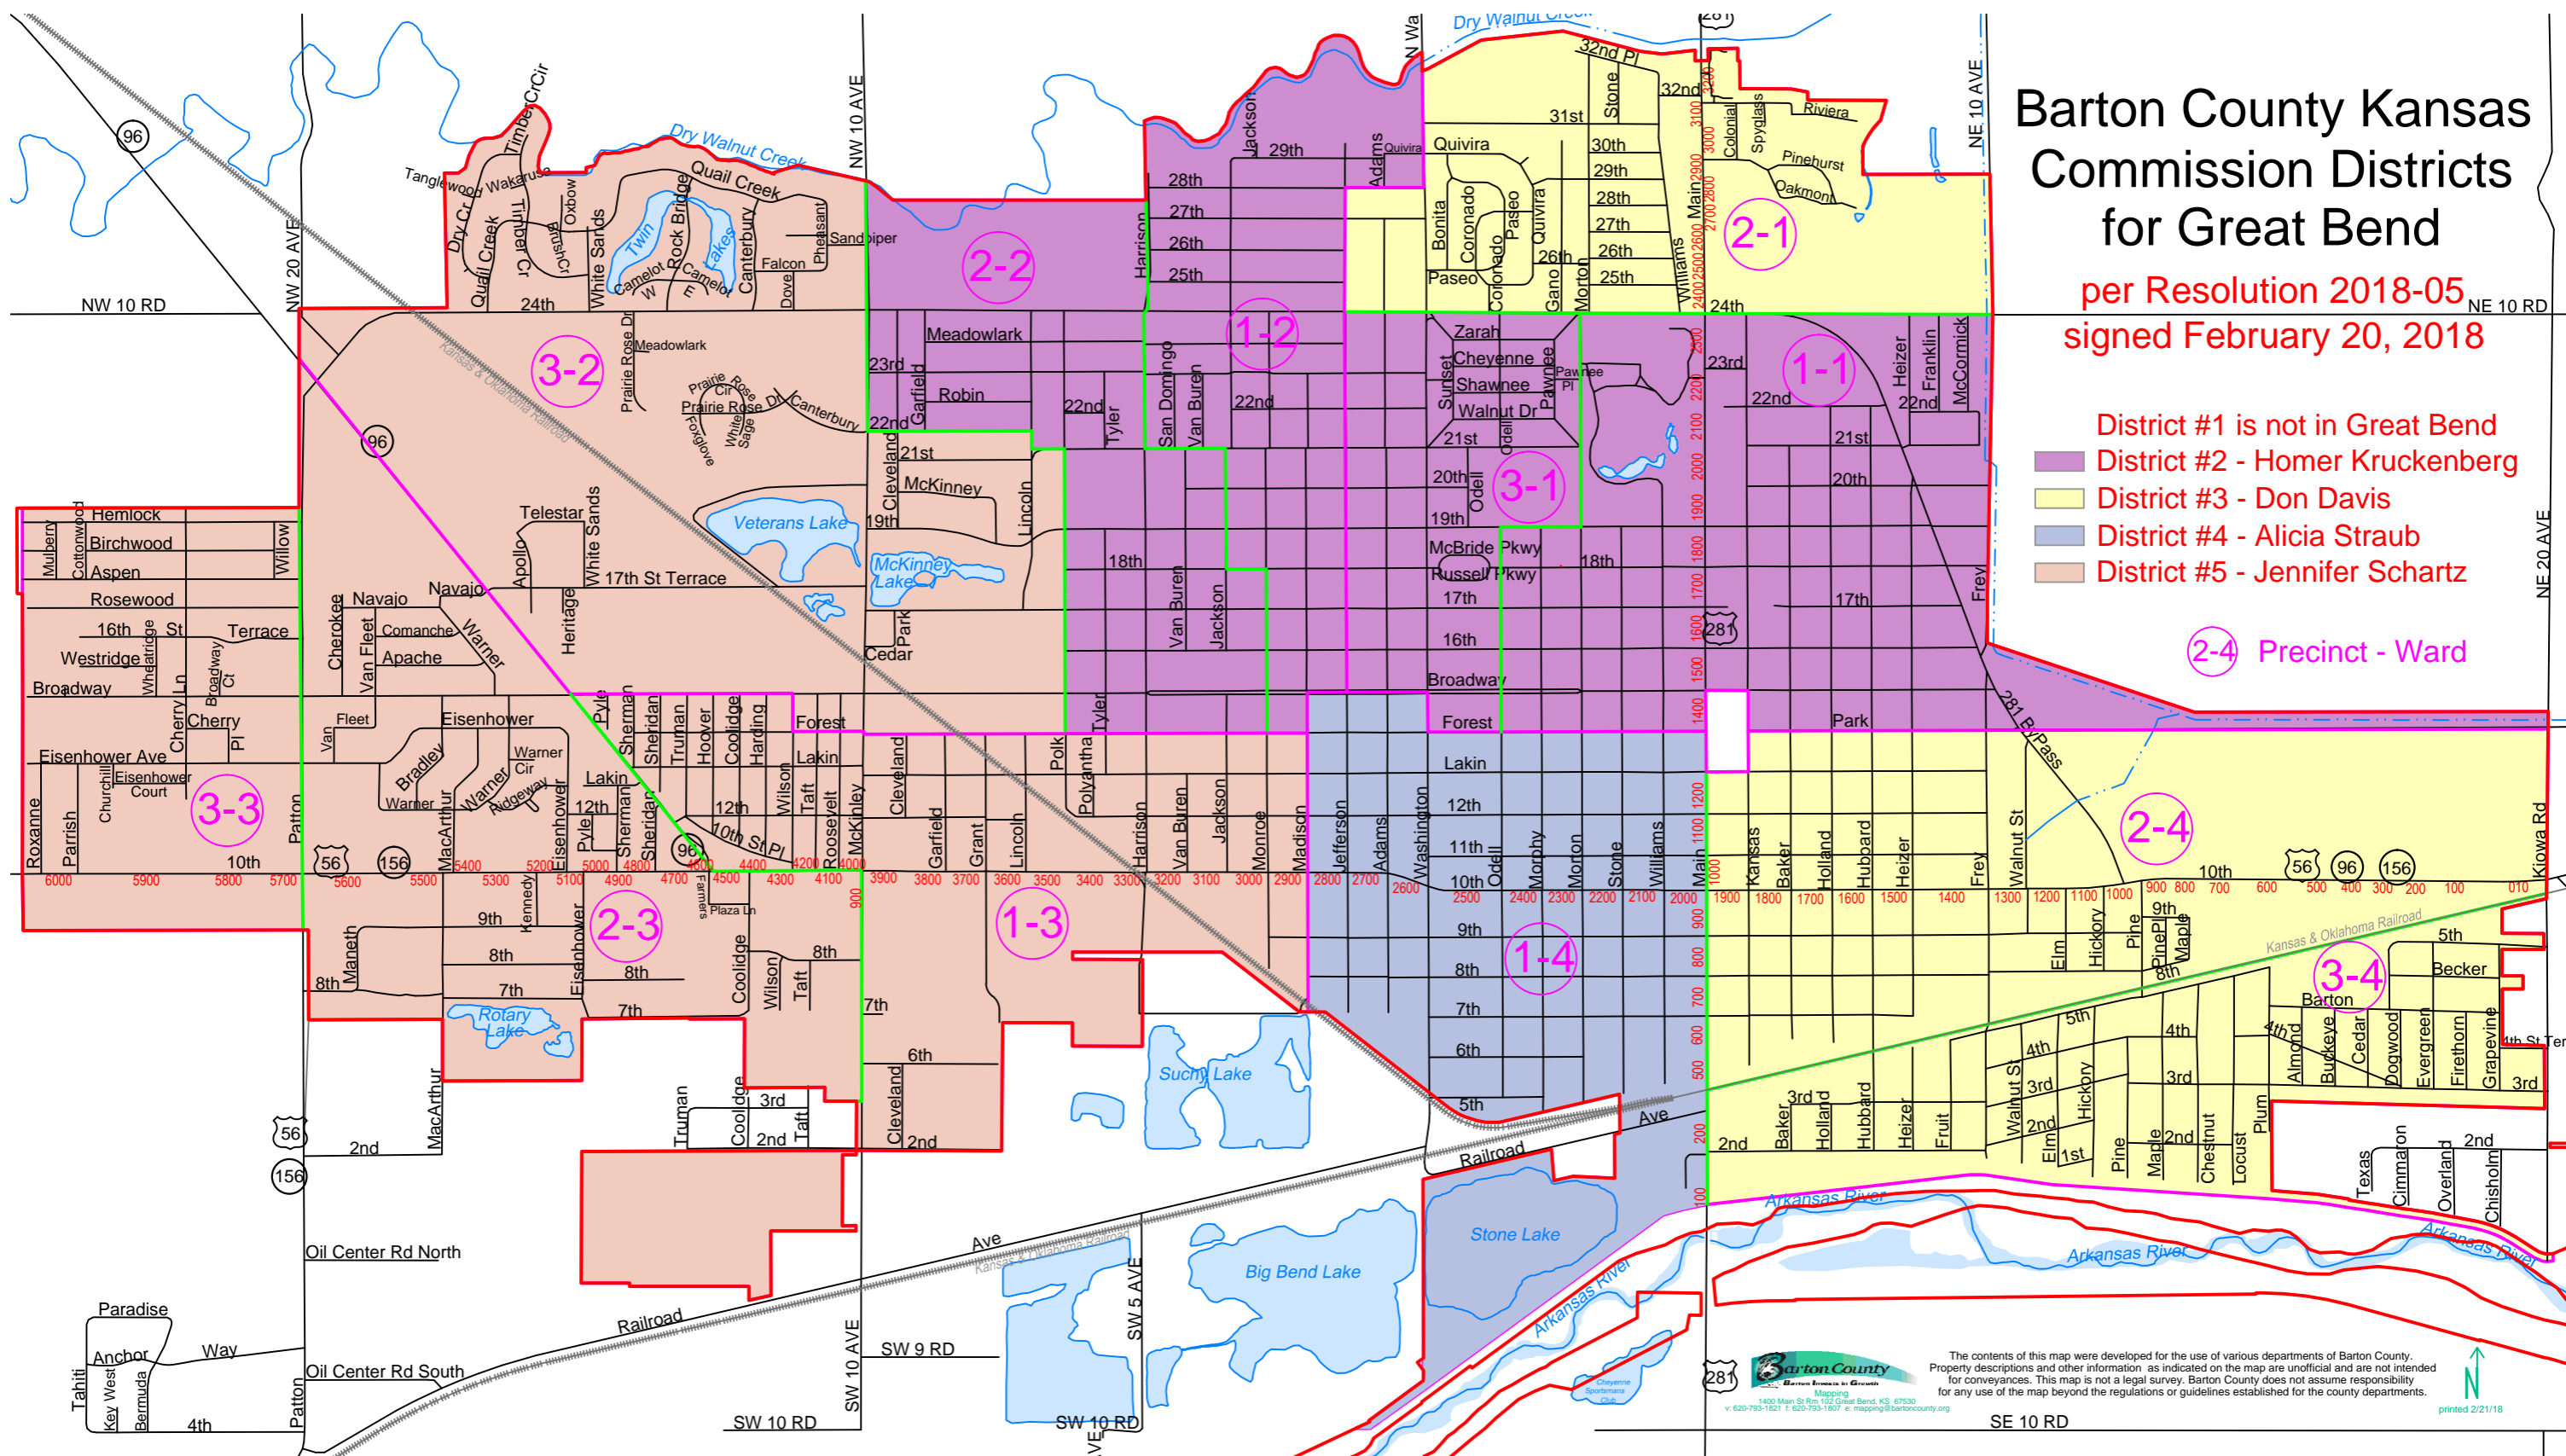

Barton County Kansas Commission Districts for Great Bend

per Resolution 2018-05
signed February 20, 2018

- District #1 is not in Great Bend
- District #2 - Homer Kruckenberg
- District #3 - Don Davis
- District #4 - Alicia Straub
- District #5 - Jennifer Schartz

2-4 Precinct - Ward