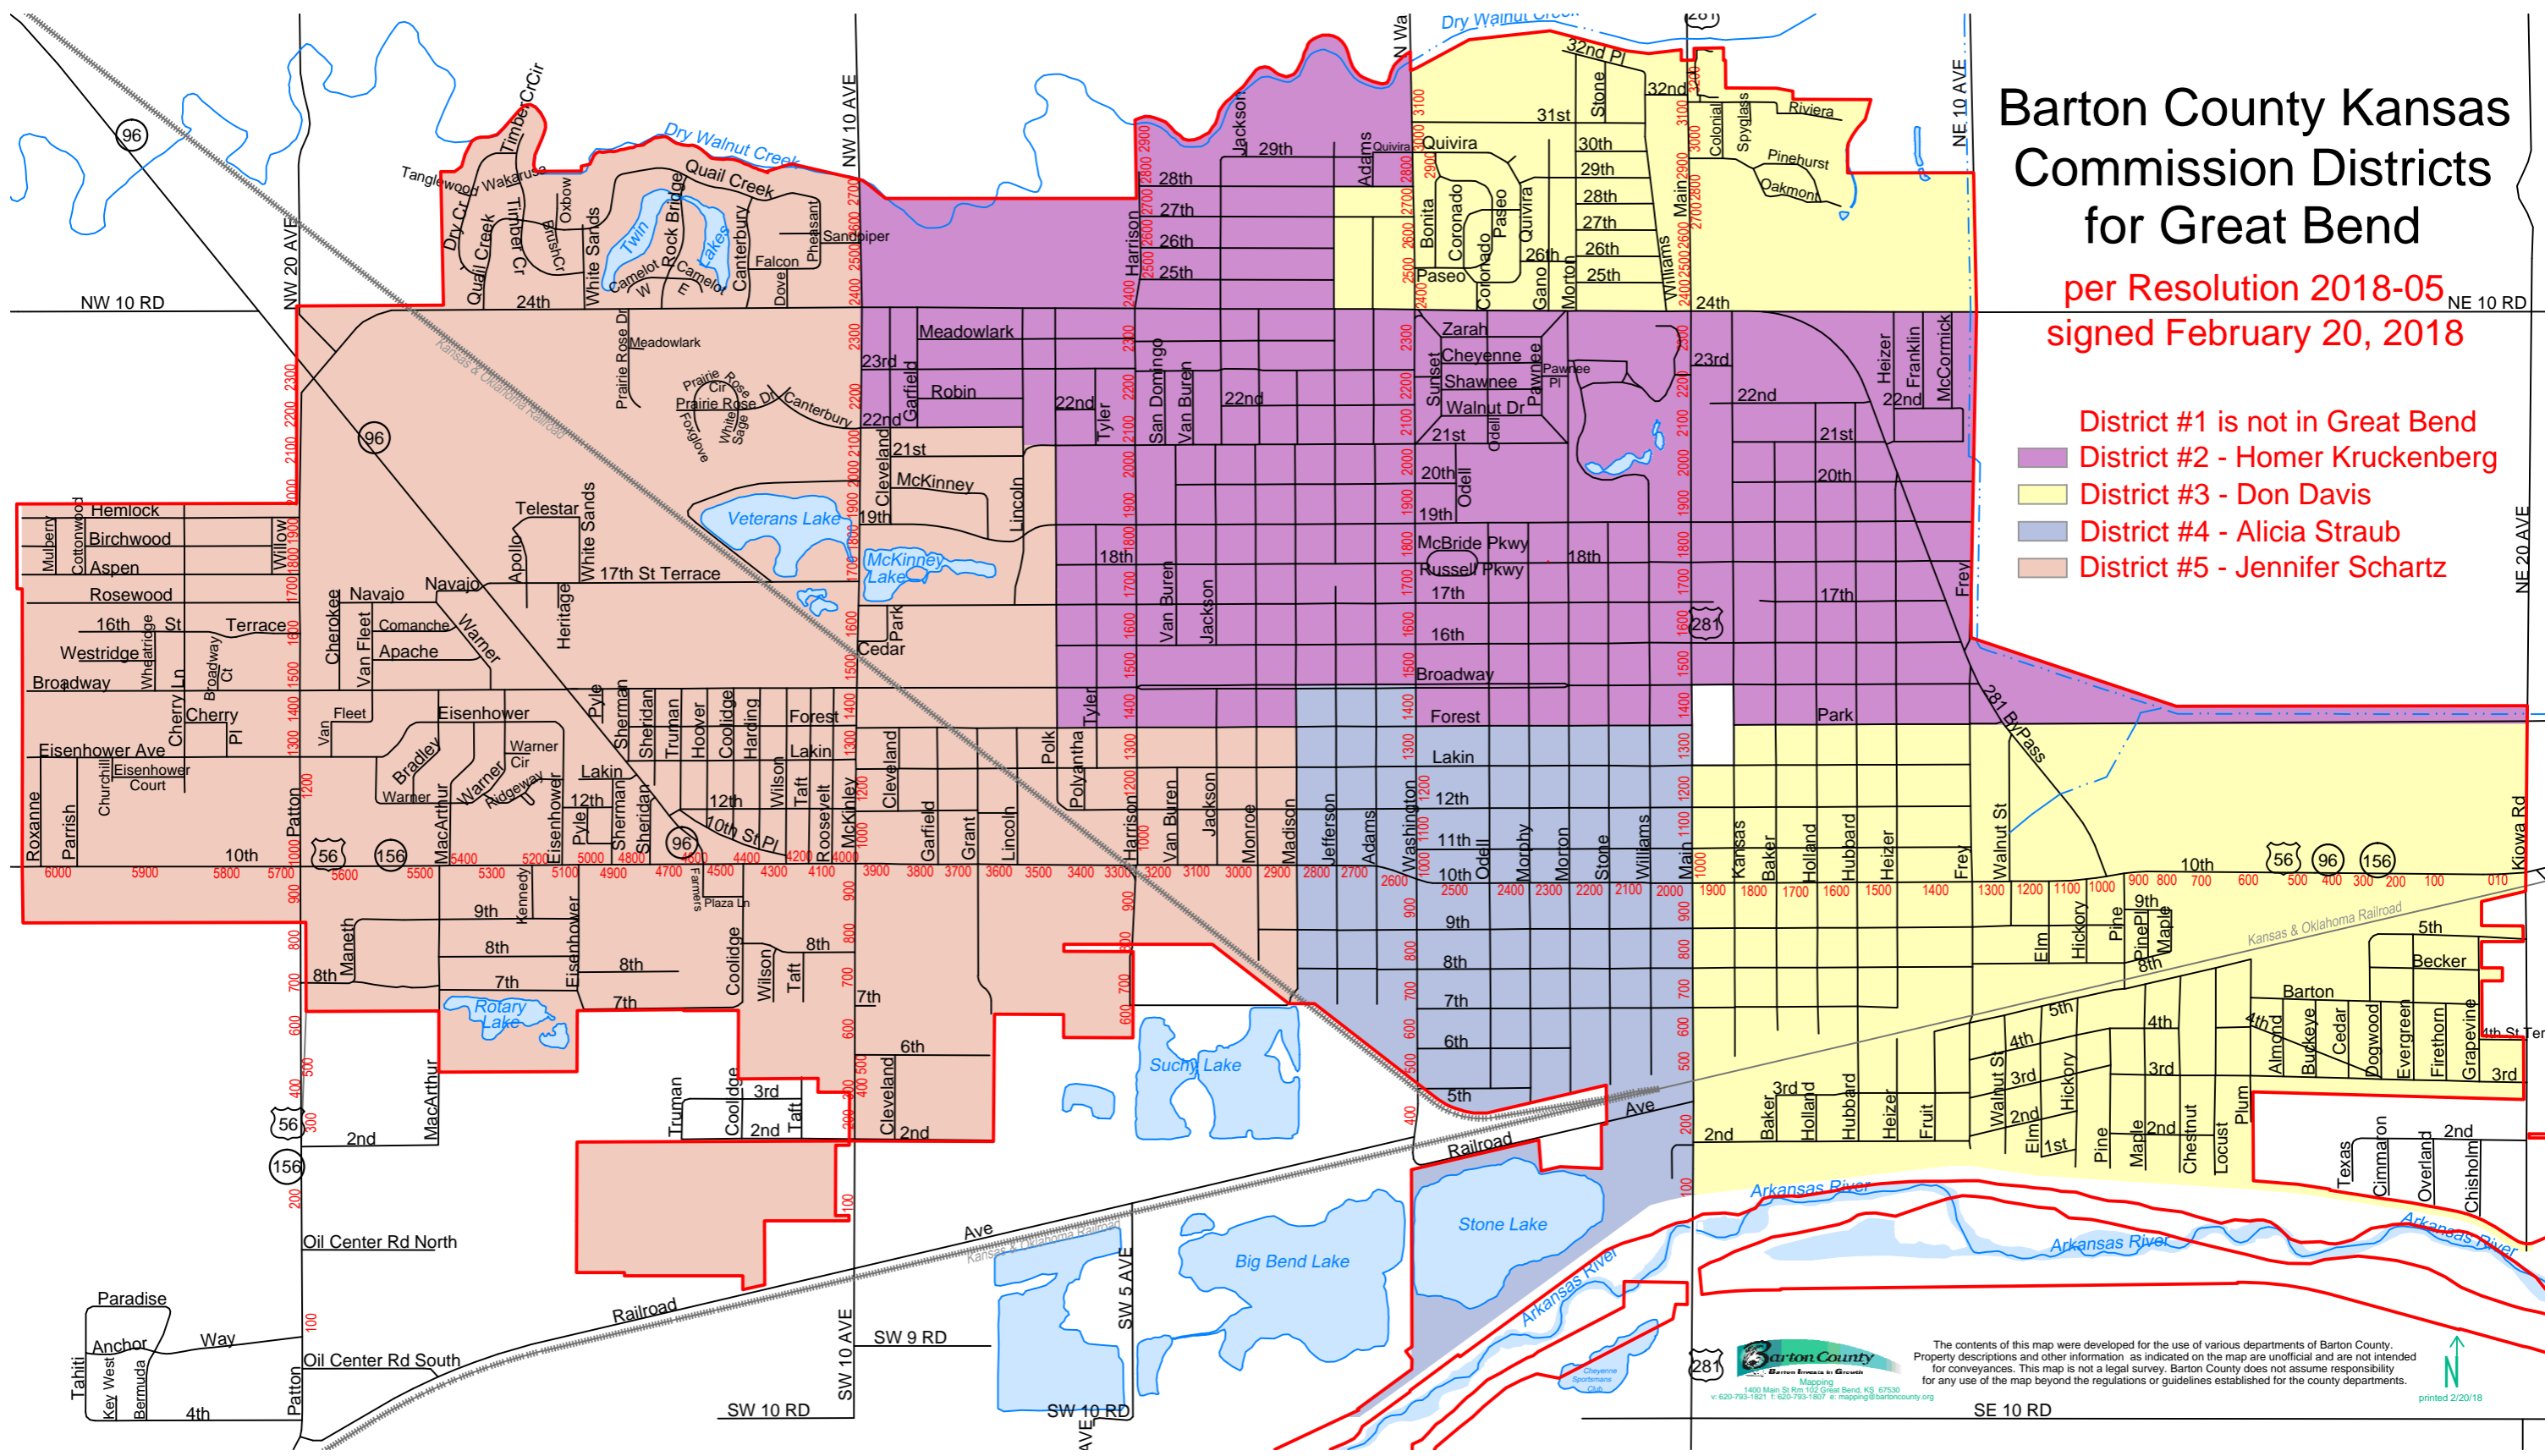

Barton County Kansas Commission Districts for Great Bend

per Resolution 2018-05
signed February 20, 2018

- District #1 is not in Great Bend
- District #2 - Homer Kruckenberg
- District #3 - Don Davis
- District #4 - Alicia Straub
- District #5 - Jennifer Schartz