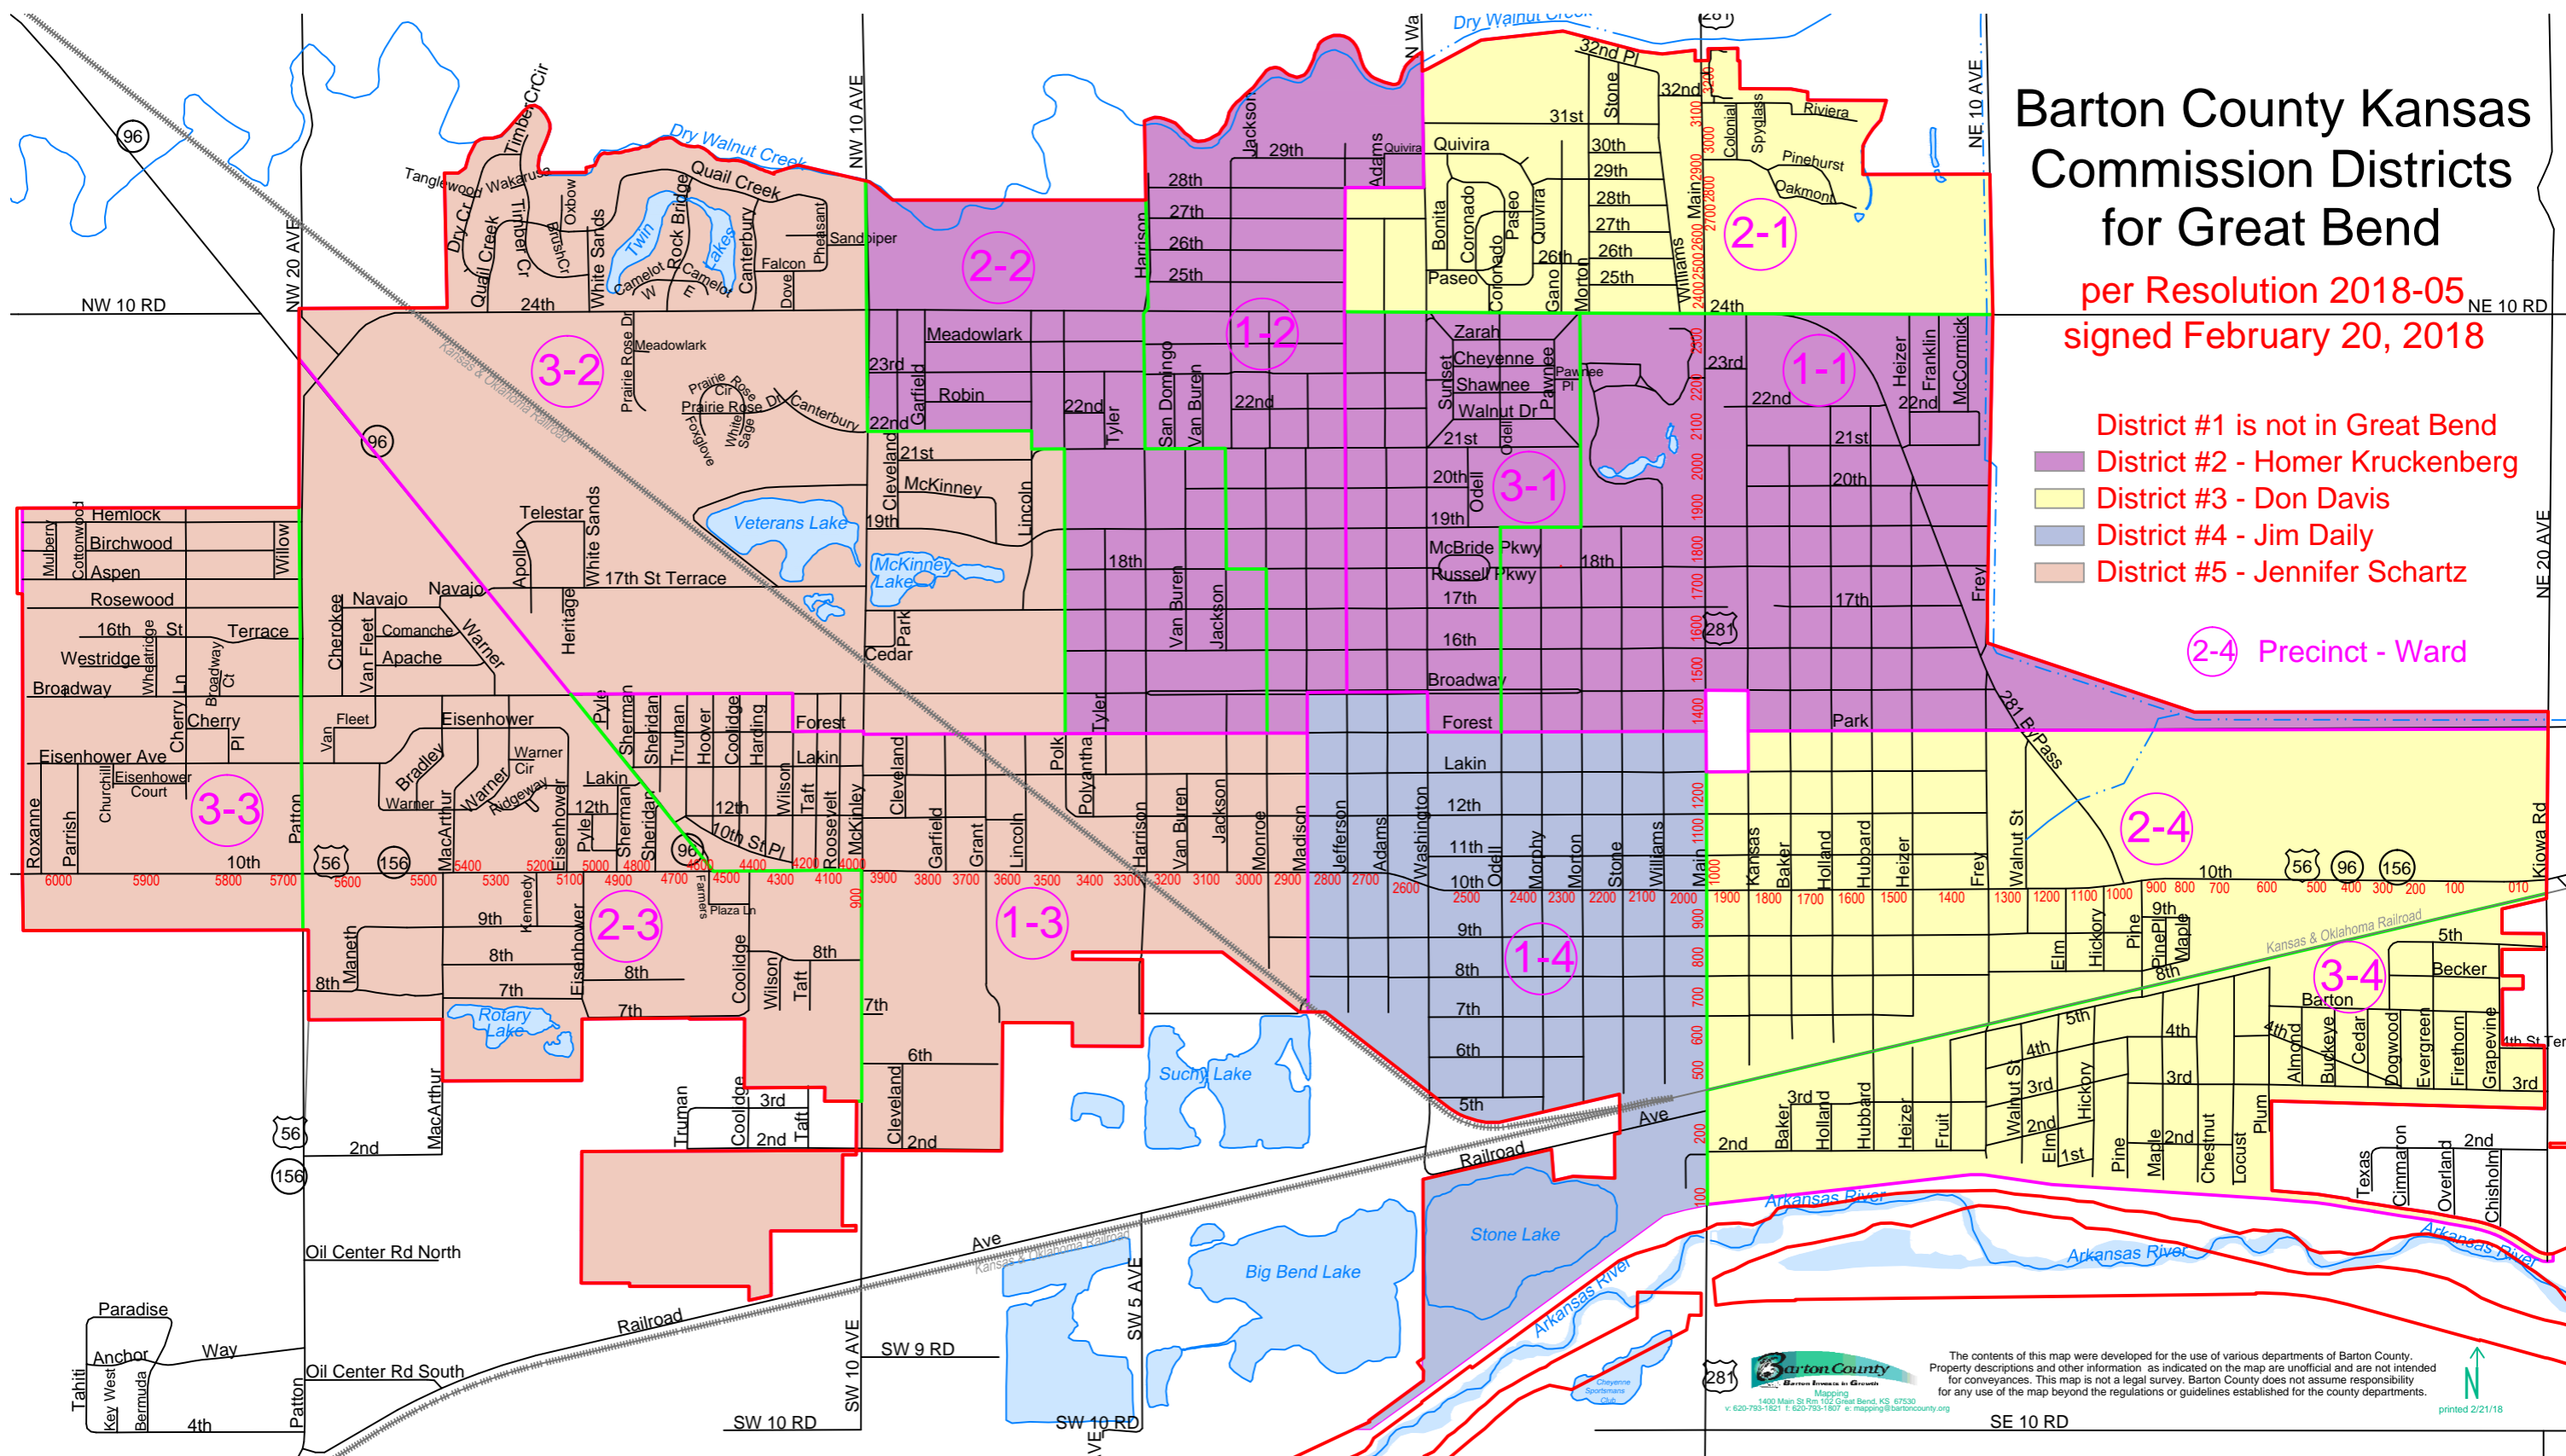

Barton County Kansas Commission Districts for Great Bend

per Resolution 2018-05
signed February 20, 2018

- District #1 is not in Great Bend
- District #2 - Homer Kruckenberg
- District #3 - Don Davis
- District #4 - Jim Daily
- District #5 - Jennifer Schartz

2-4 Precinct - Ward