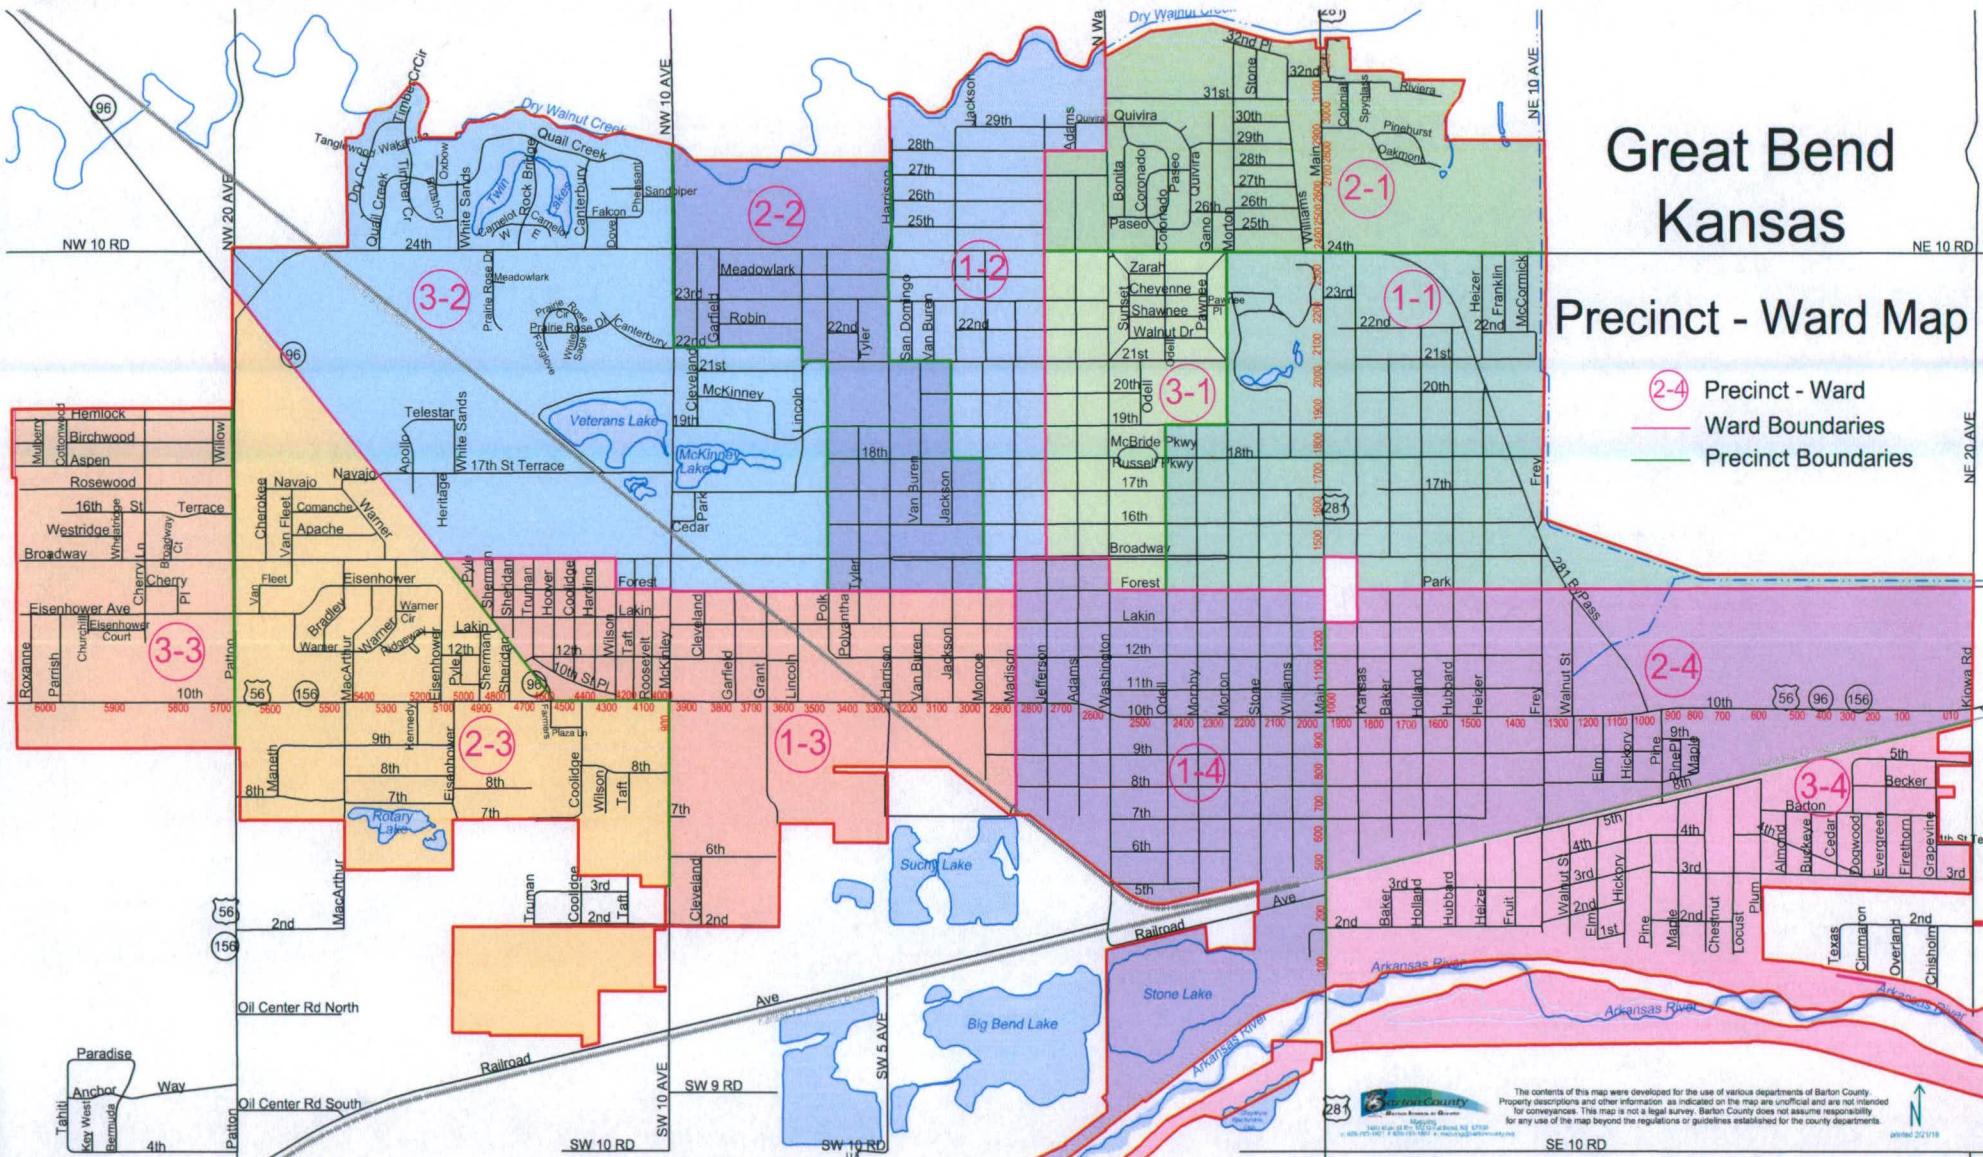

Great Bend Kansas

Precinct - Ward Map

- 2-4 Precinct - Ward
- Ward Boundaries
- Precinct Boundaries

DATE: 02/11/18