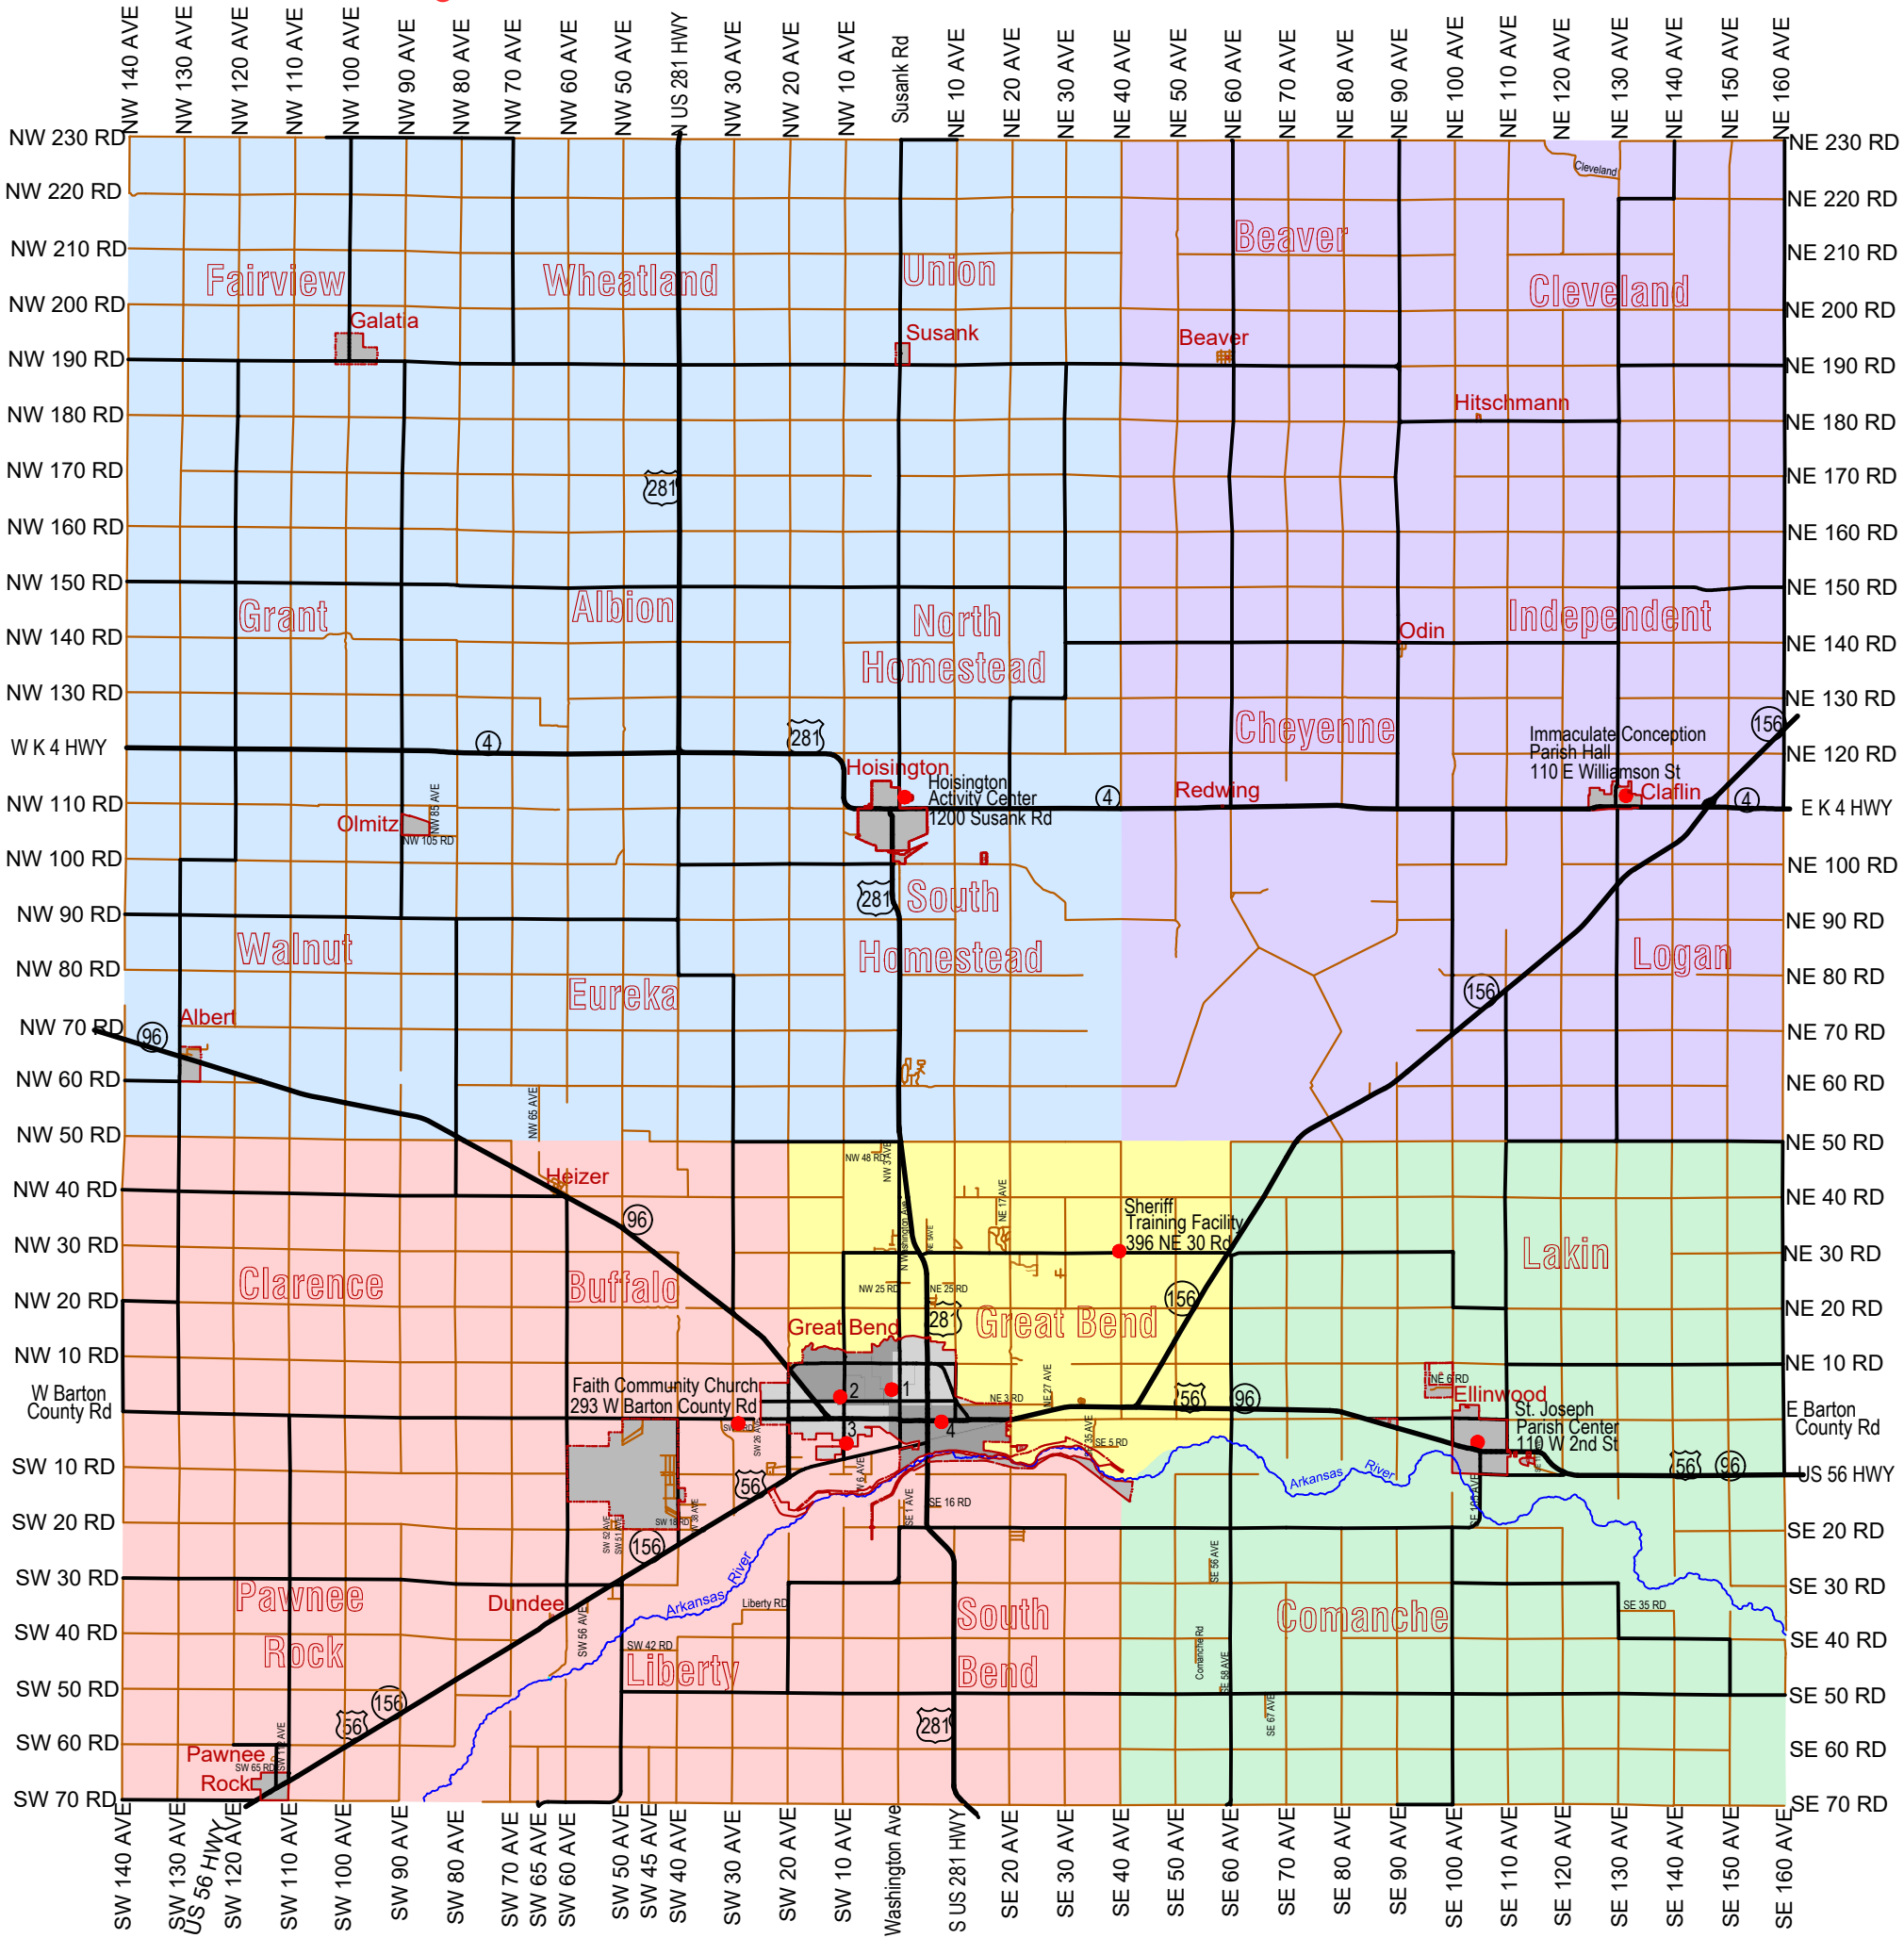

# Barton County Kansas

● Polling Sites- areas shaded in same color vote at these locations

- City of Hoisington - All Wards  
 Cities: Albert, Galatia, Olmitz, Susank  
 Townships: Albion, Eureka, Fairview, Grant, North Homestead, South Homestead, Union, Walnut-Albert, Walnut-Olmitz, Wheatland  
 Hoisington Activity Center - 1200 Susank Rd Hoisington
- Meeting Room  
 Arts & Crafts Room  
 Cities: Beaver, Claffin, Odin  
 Townships: Beaver, Cheyenne, Cleveland, Independent, Logan  
 Immaculate Conception Parish Hall - 110 E Williamson St Claffin
- Great Bend A Township  
 Sheriff Training Facility - 396 NE 30 Rd
- City of Pawnee Rock  
 Townships: Buffalo, Clarence, Great Bend B, Liberty, Pawnee Rock, South Bend  
 Faith Community Church - 293 W Barton County Rd
- City of Ellinwood  
 Townships: Comanche, Lakin  
 St. Joseph Parish Center - 110 W 2nd St Ellinwood

- 1 Great Bend 1st Ward - all precincts  
 GBRC Activity Center  
 2715 18th St
- 2 Great Bend 2nd Ward - all precincts  
 Prince of Peace Parish Hall  
 4124 Broadway Ave
- 3 Great Bend 3rd Ward - all precincts  
 Grace Community Church  
 210 McKinley St
- 4 Great Bend 4th Ward - all precincts  
 Front Door Community Center  
 1615 10th St