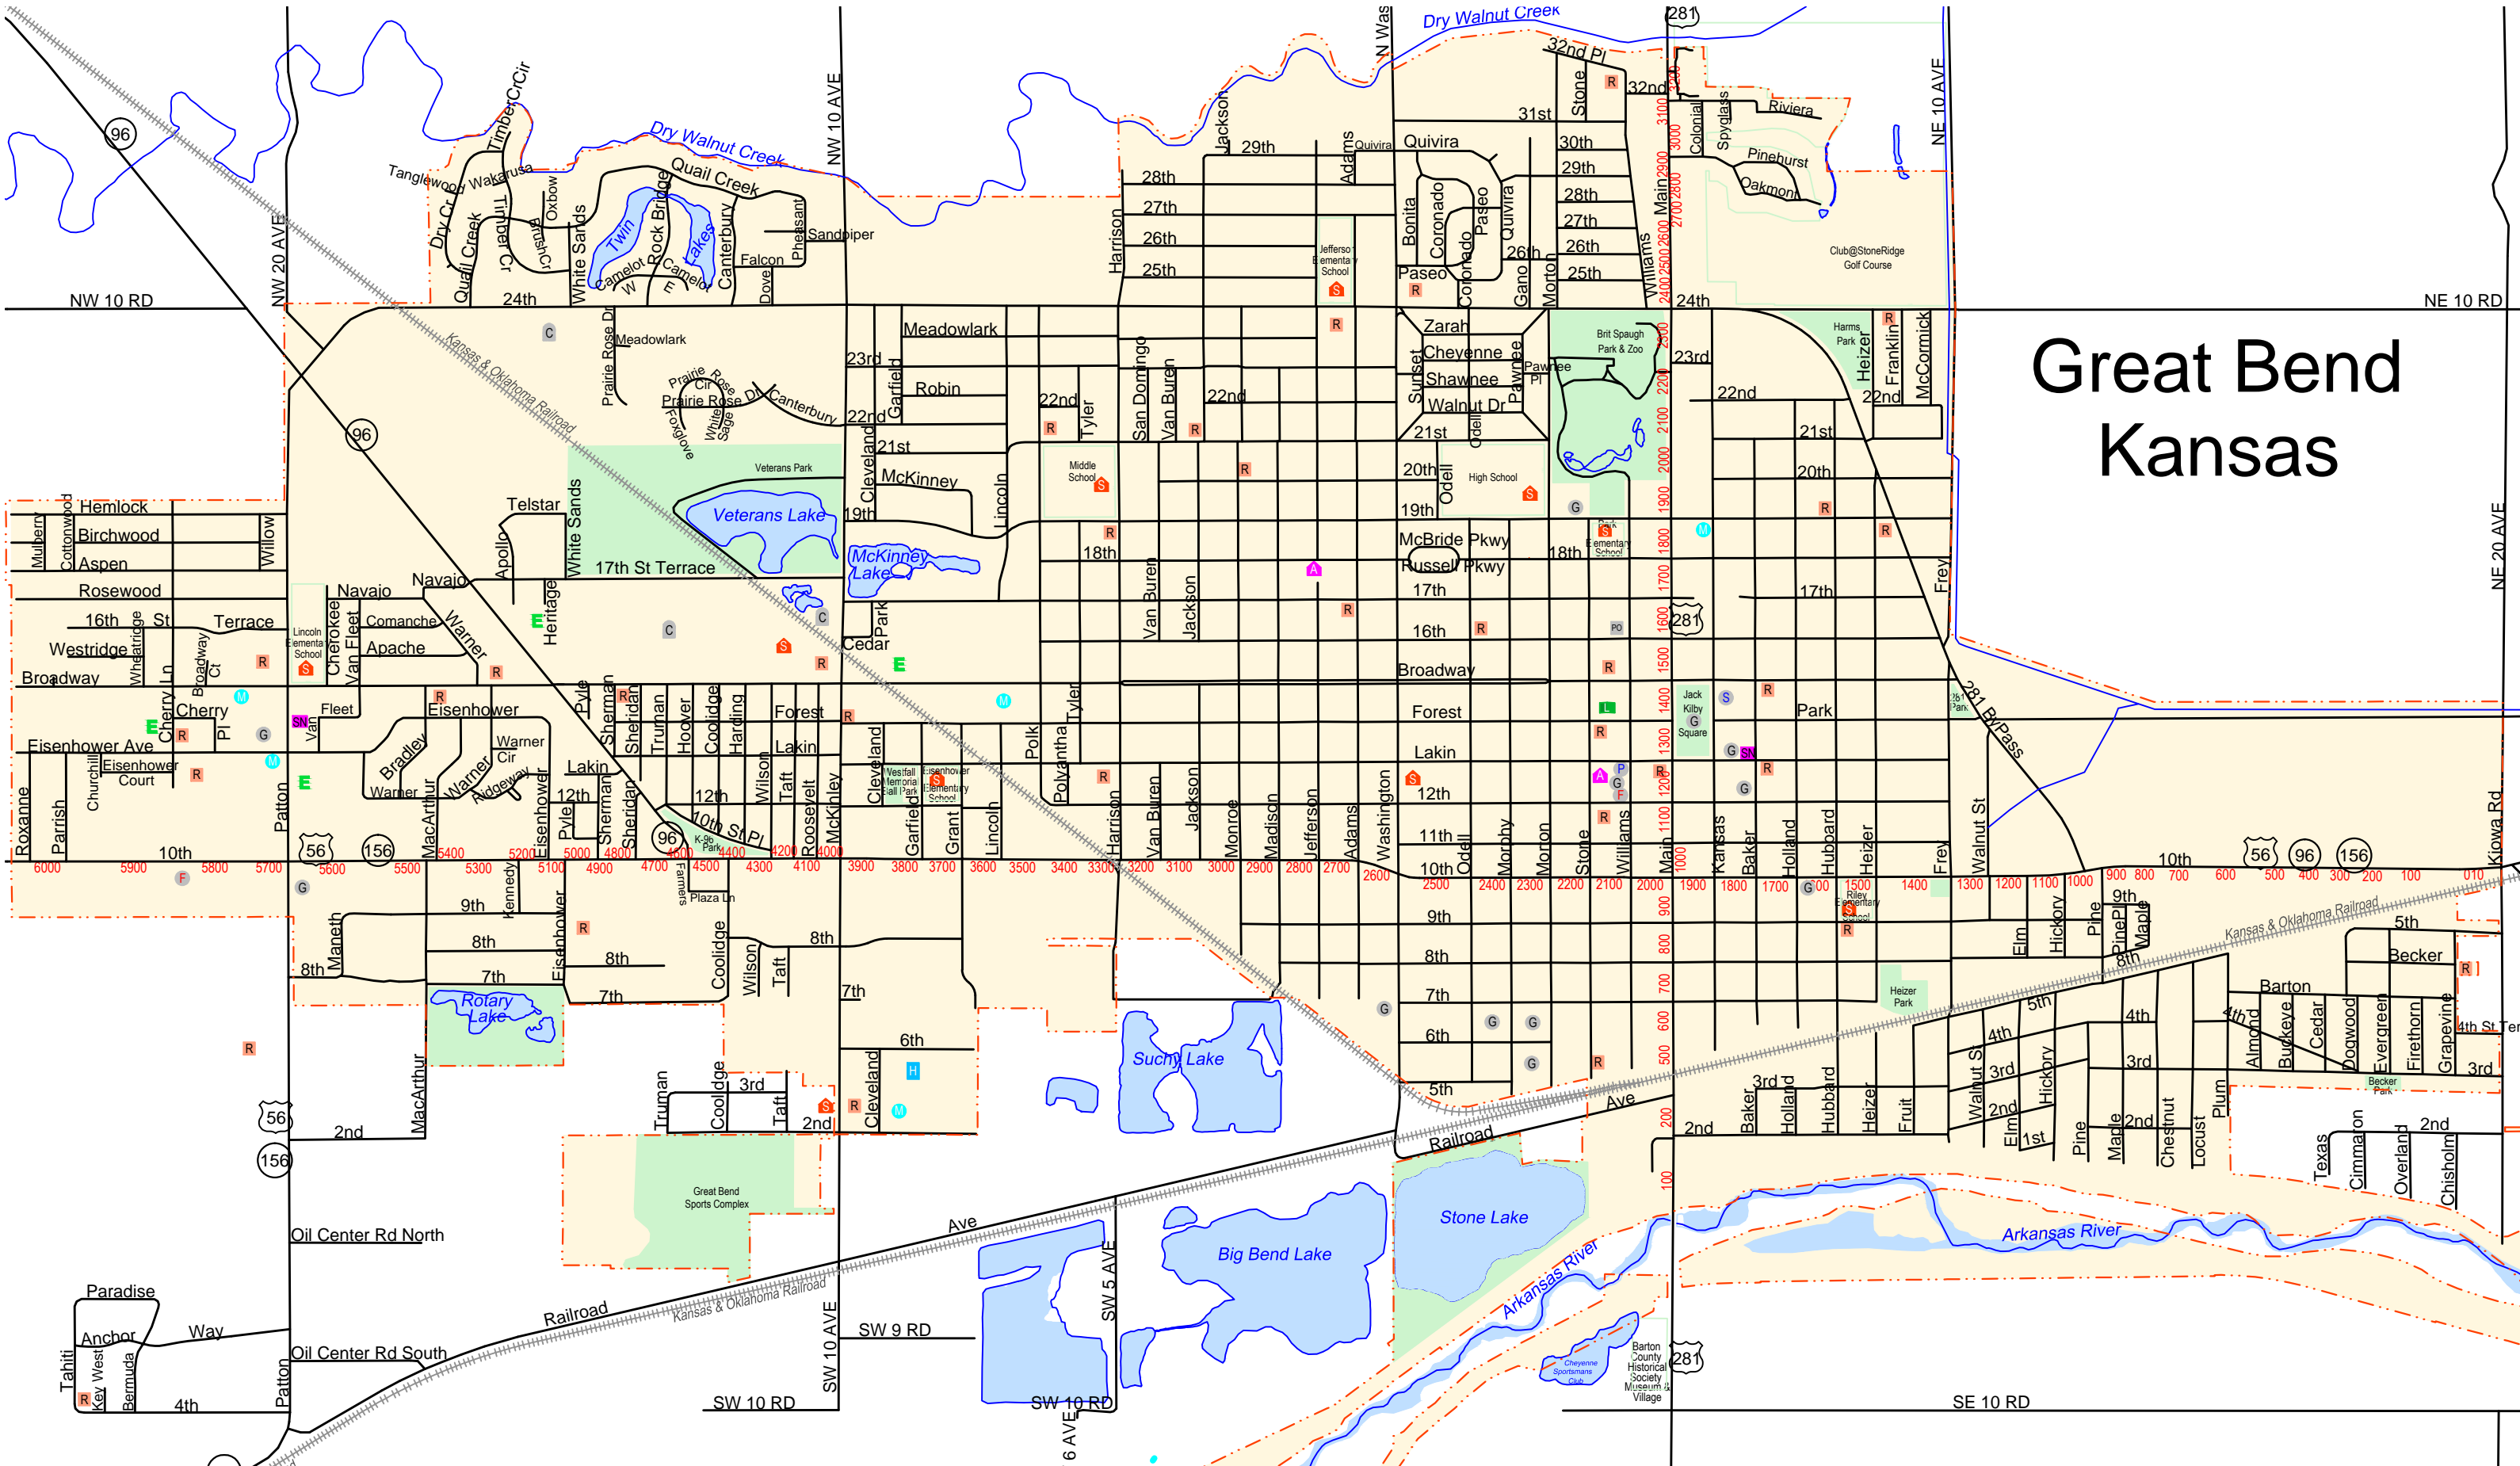

Great Bend Kansas

- City Boundaries
- City or County Building
- Fire Station
- School
- Post Office
- Church
- Park
- Hospital/Medical Facility
- Police Station
- Activity Center
- Library
- Cemetery
- Walking Trail

The contents of this map were developed for the use of various departments of Barton County. Property descriptions and other information as indicated on the map are unofficial and are not intended for conveyances. This map is not a legal survey. Barton County does not assume responsibility for any use of the map beyond the regulations or guidelines established for the county departments.