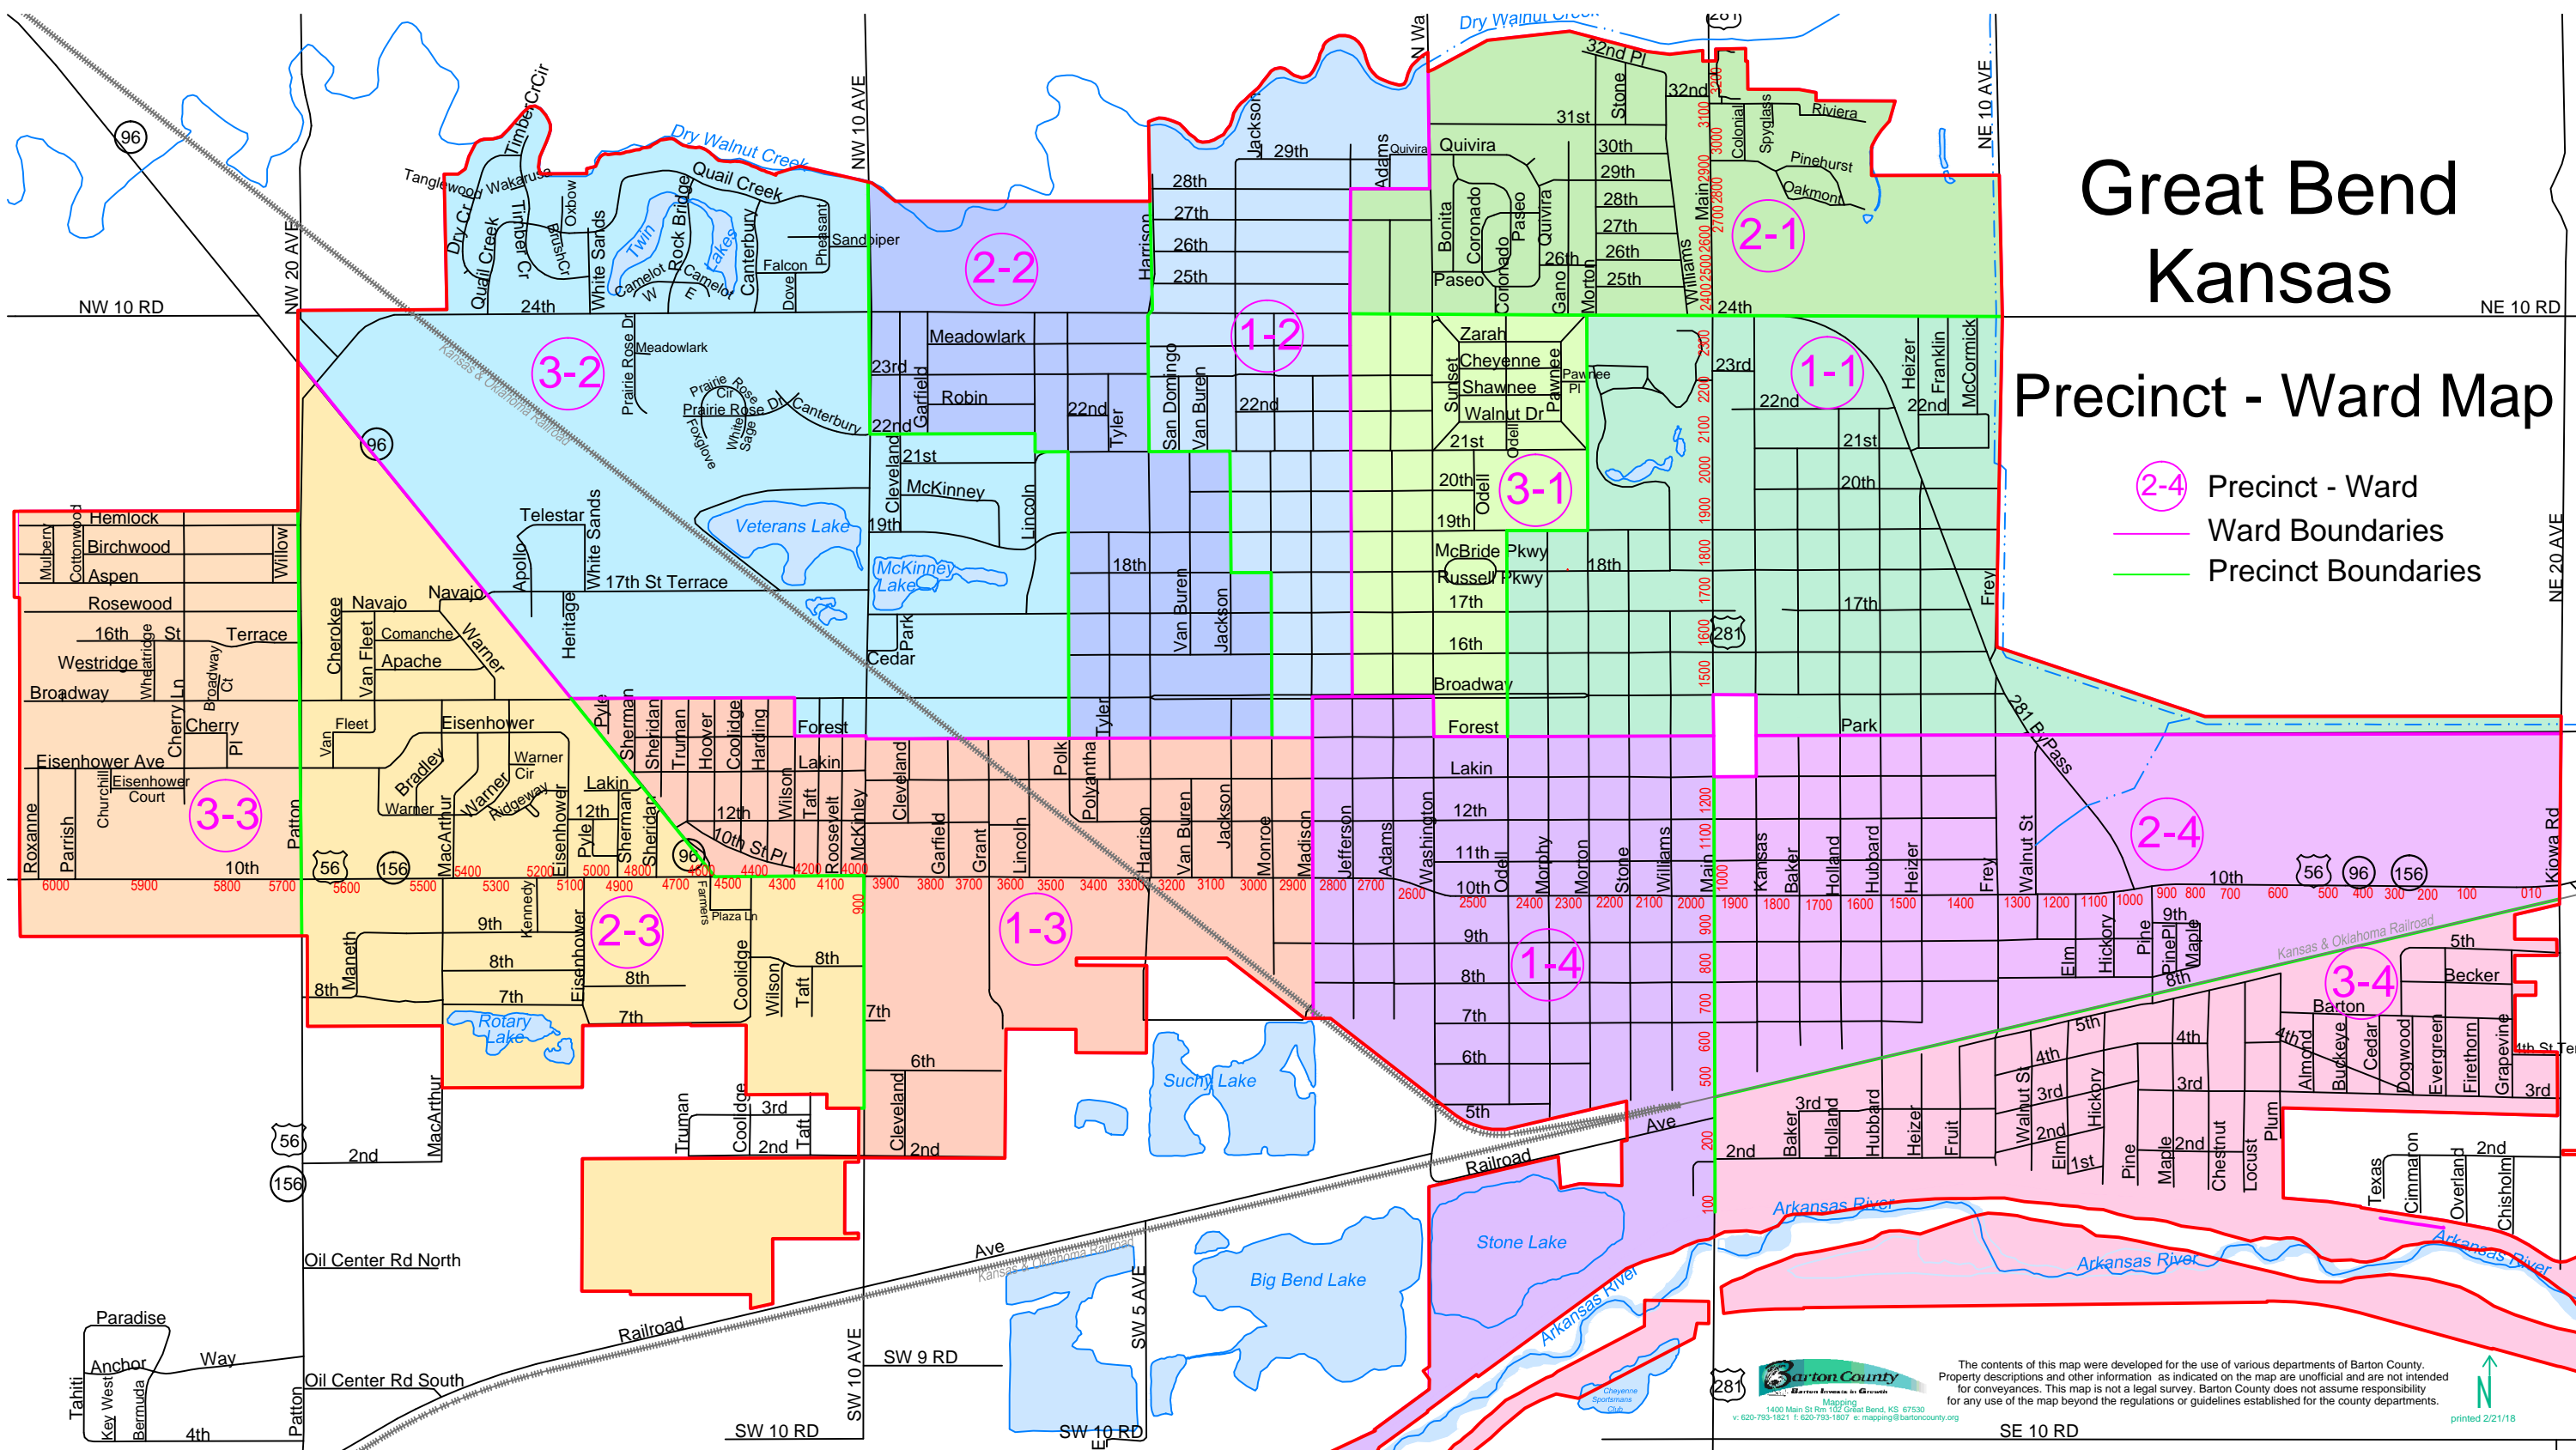

Great Bend Kansas

Precinct - Ward Map

- Precinct - Ward
- Ward Boundaries
- Precinct Boundaries