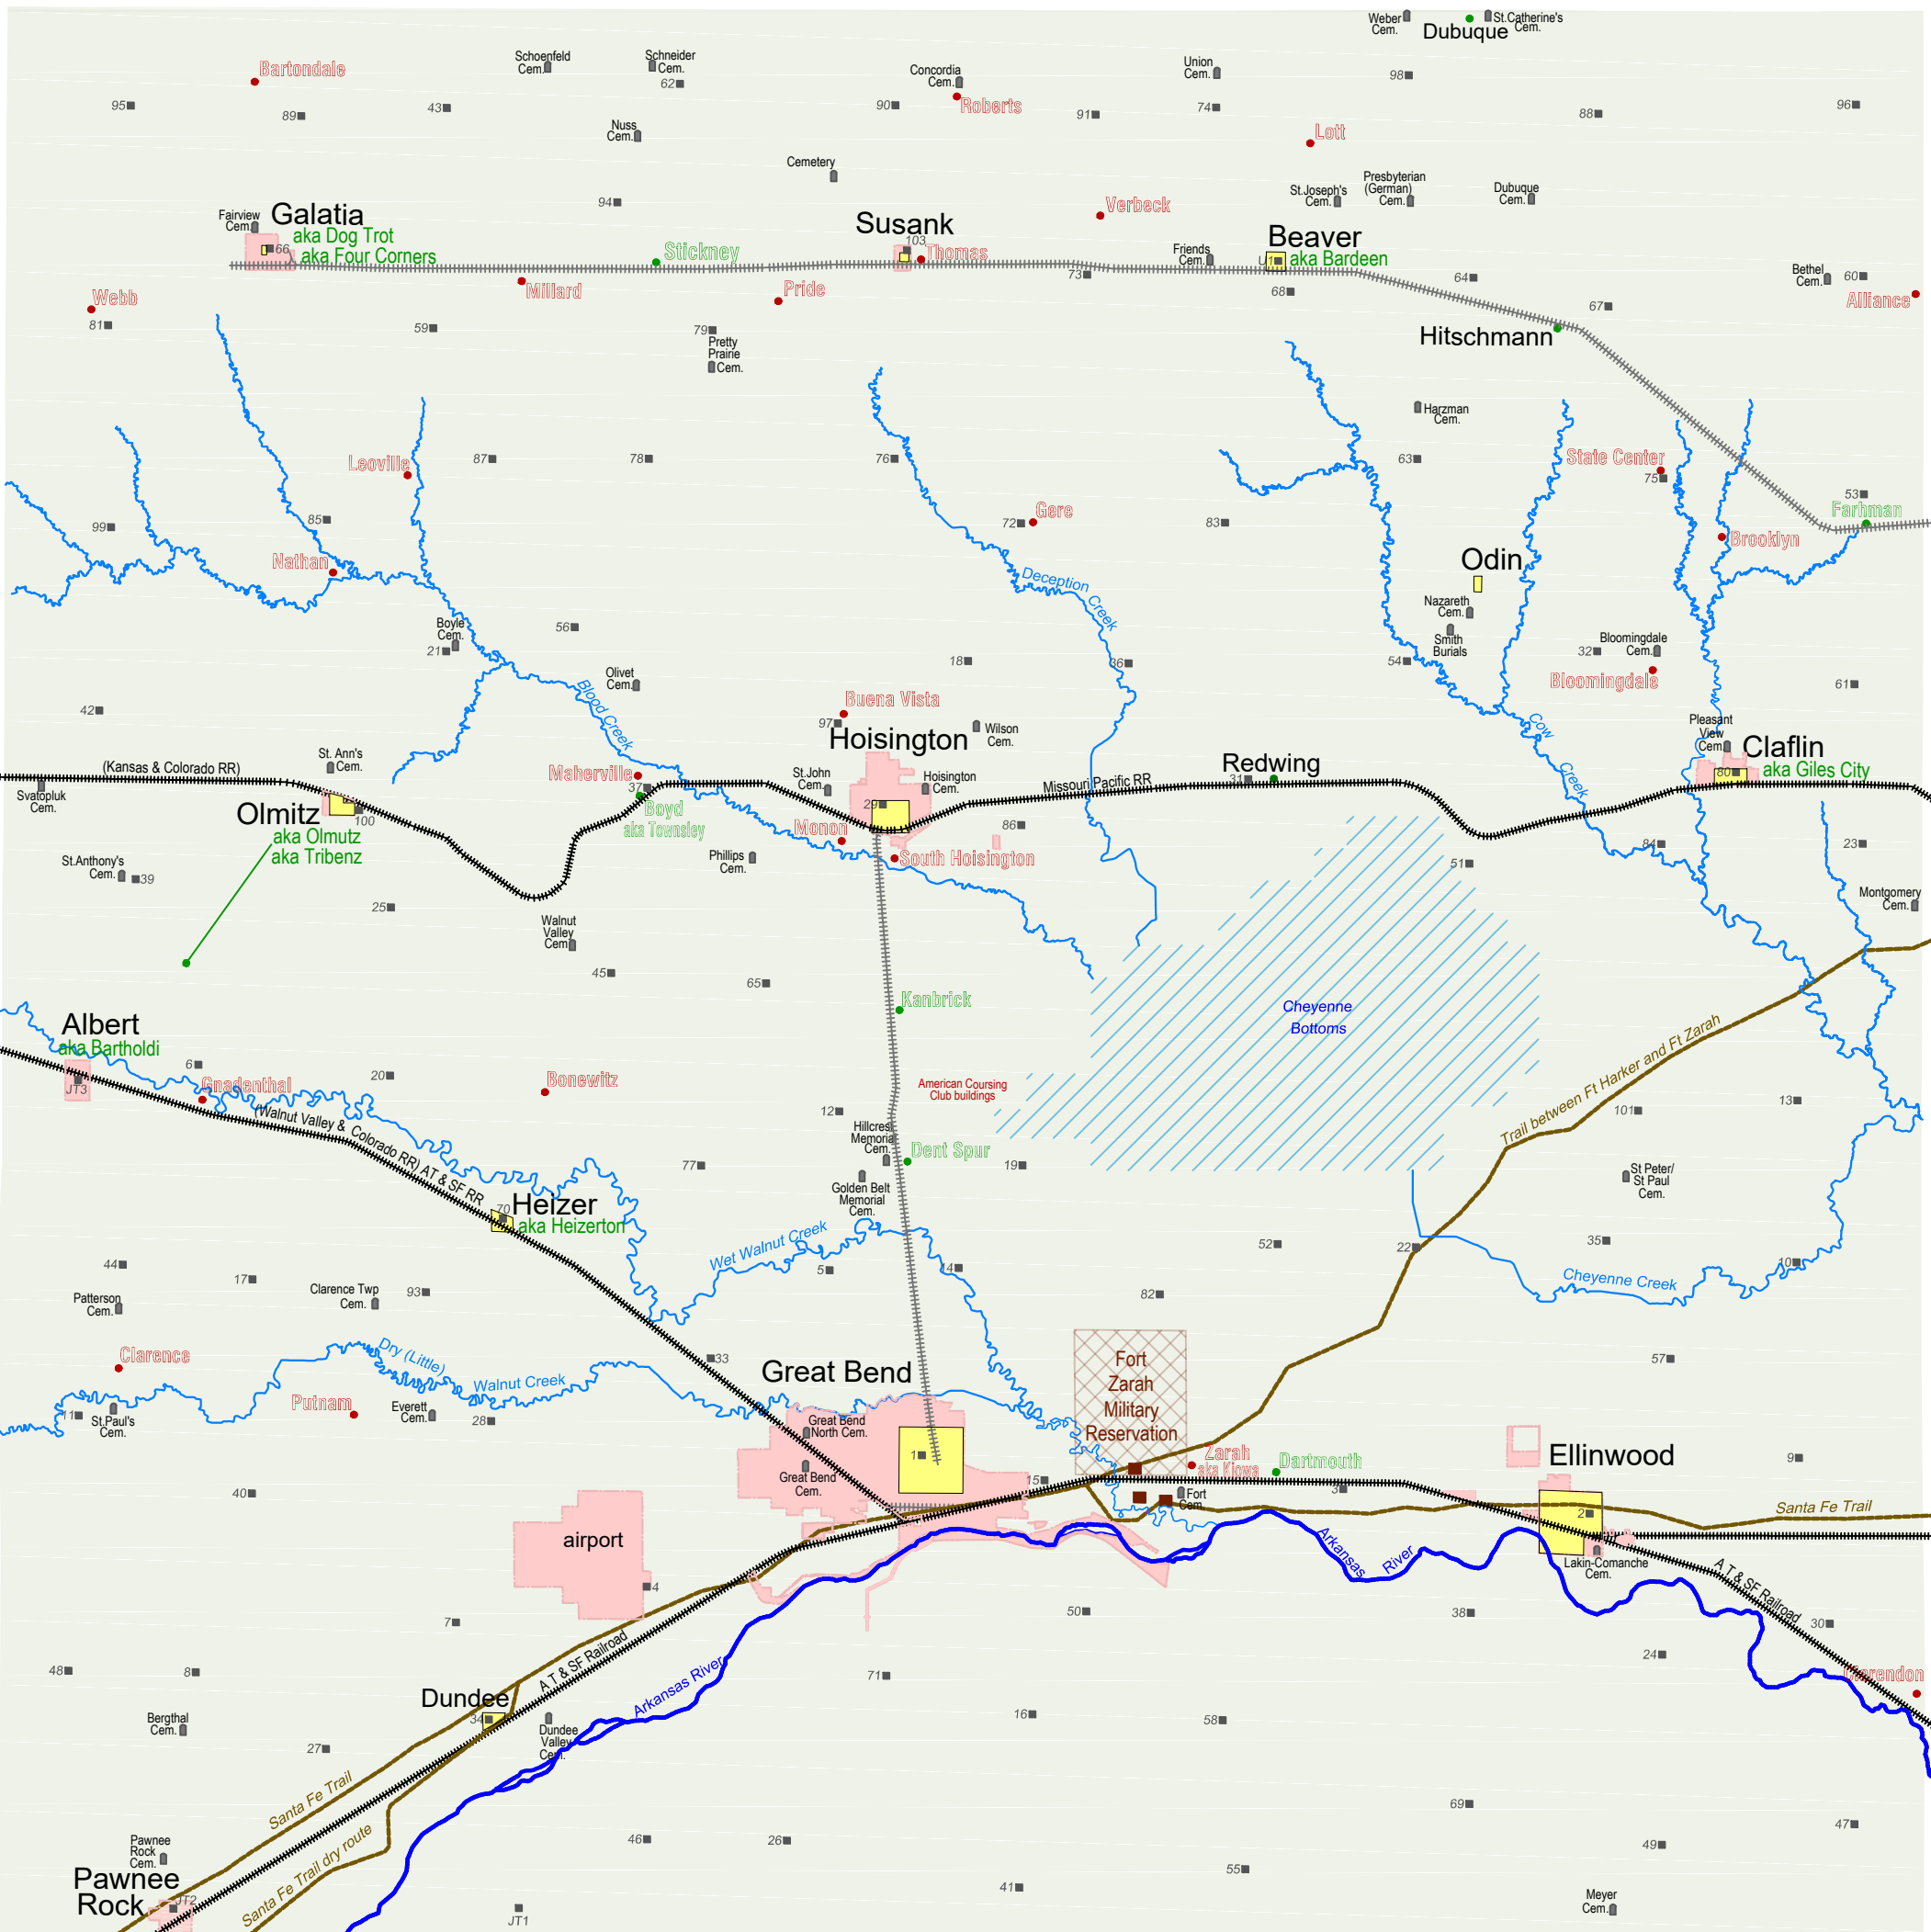

Historic Barton County Kansas

● Current City Name
 Current City Boundary
 Original Town Plat

● Railroad Stop
● Ghost Town

Active Railroad
 Abandoned Railroad
 Historic Trails

Cemetery
 Military Fort
 Old School District # - Building