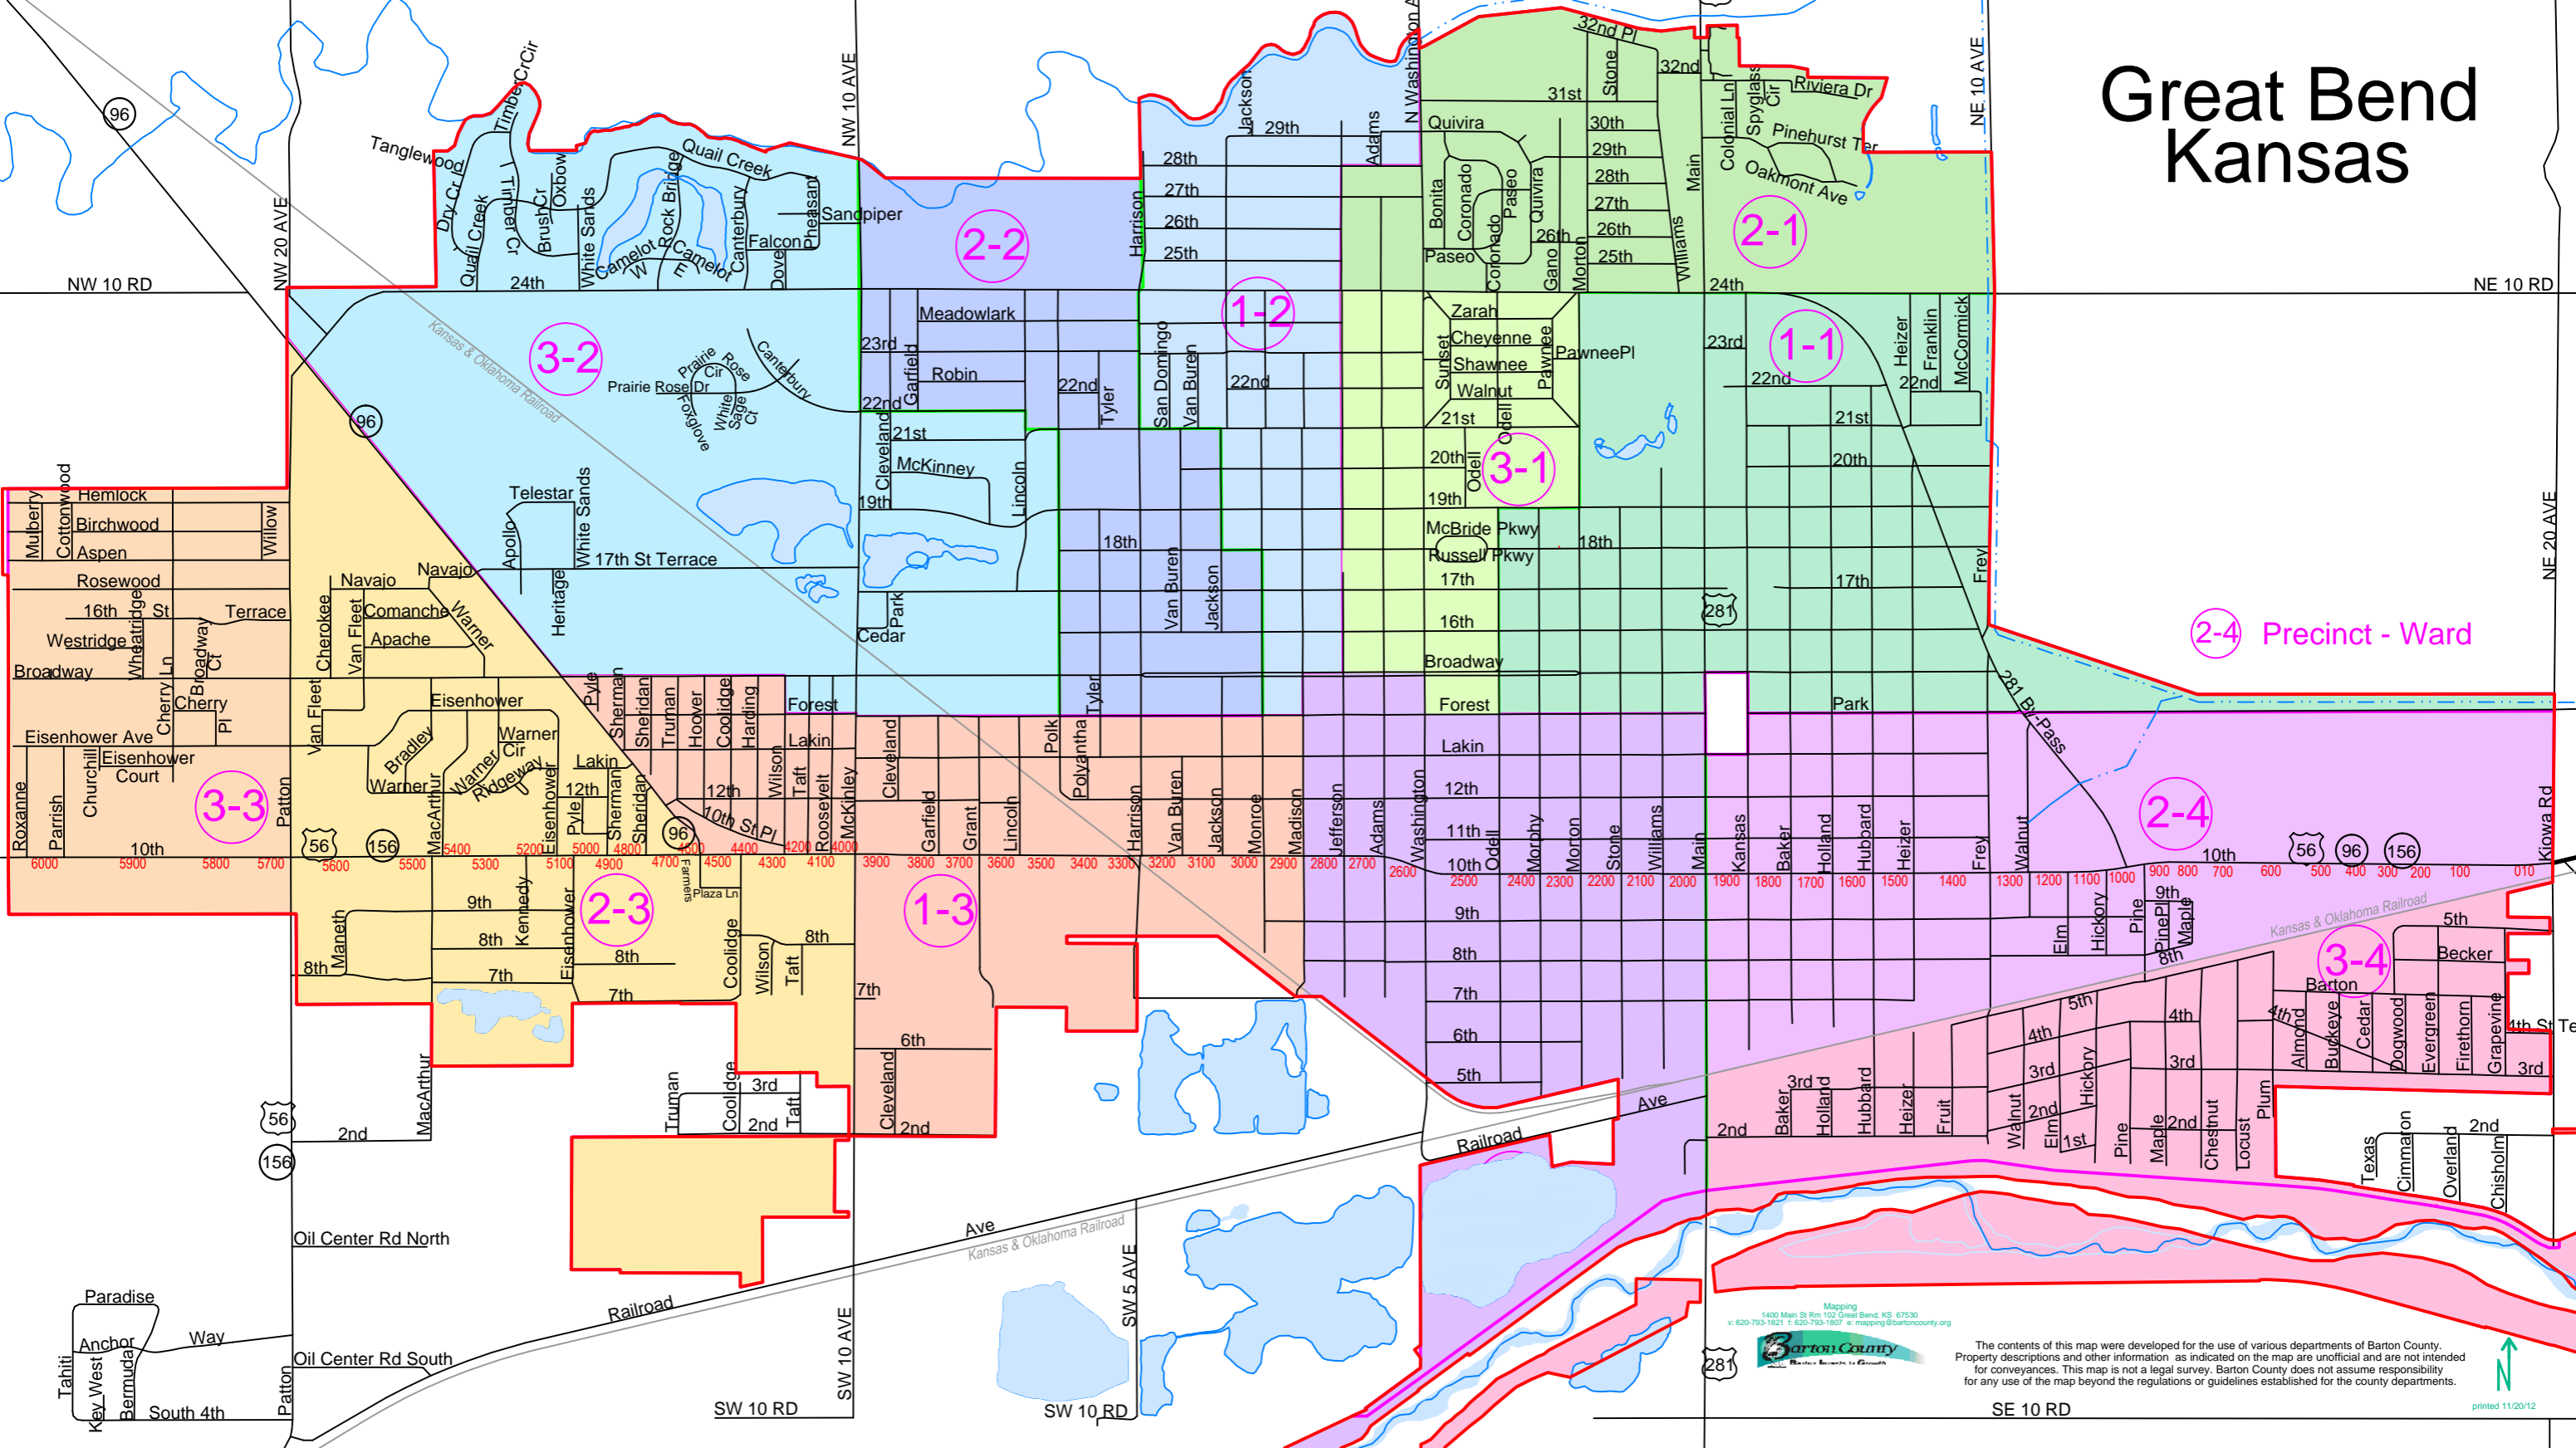

Great Bend Kansas

2-4 Precinct - Ward