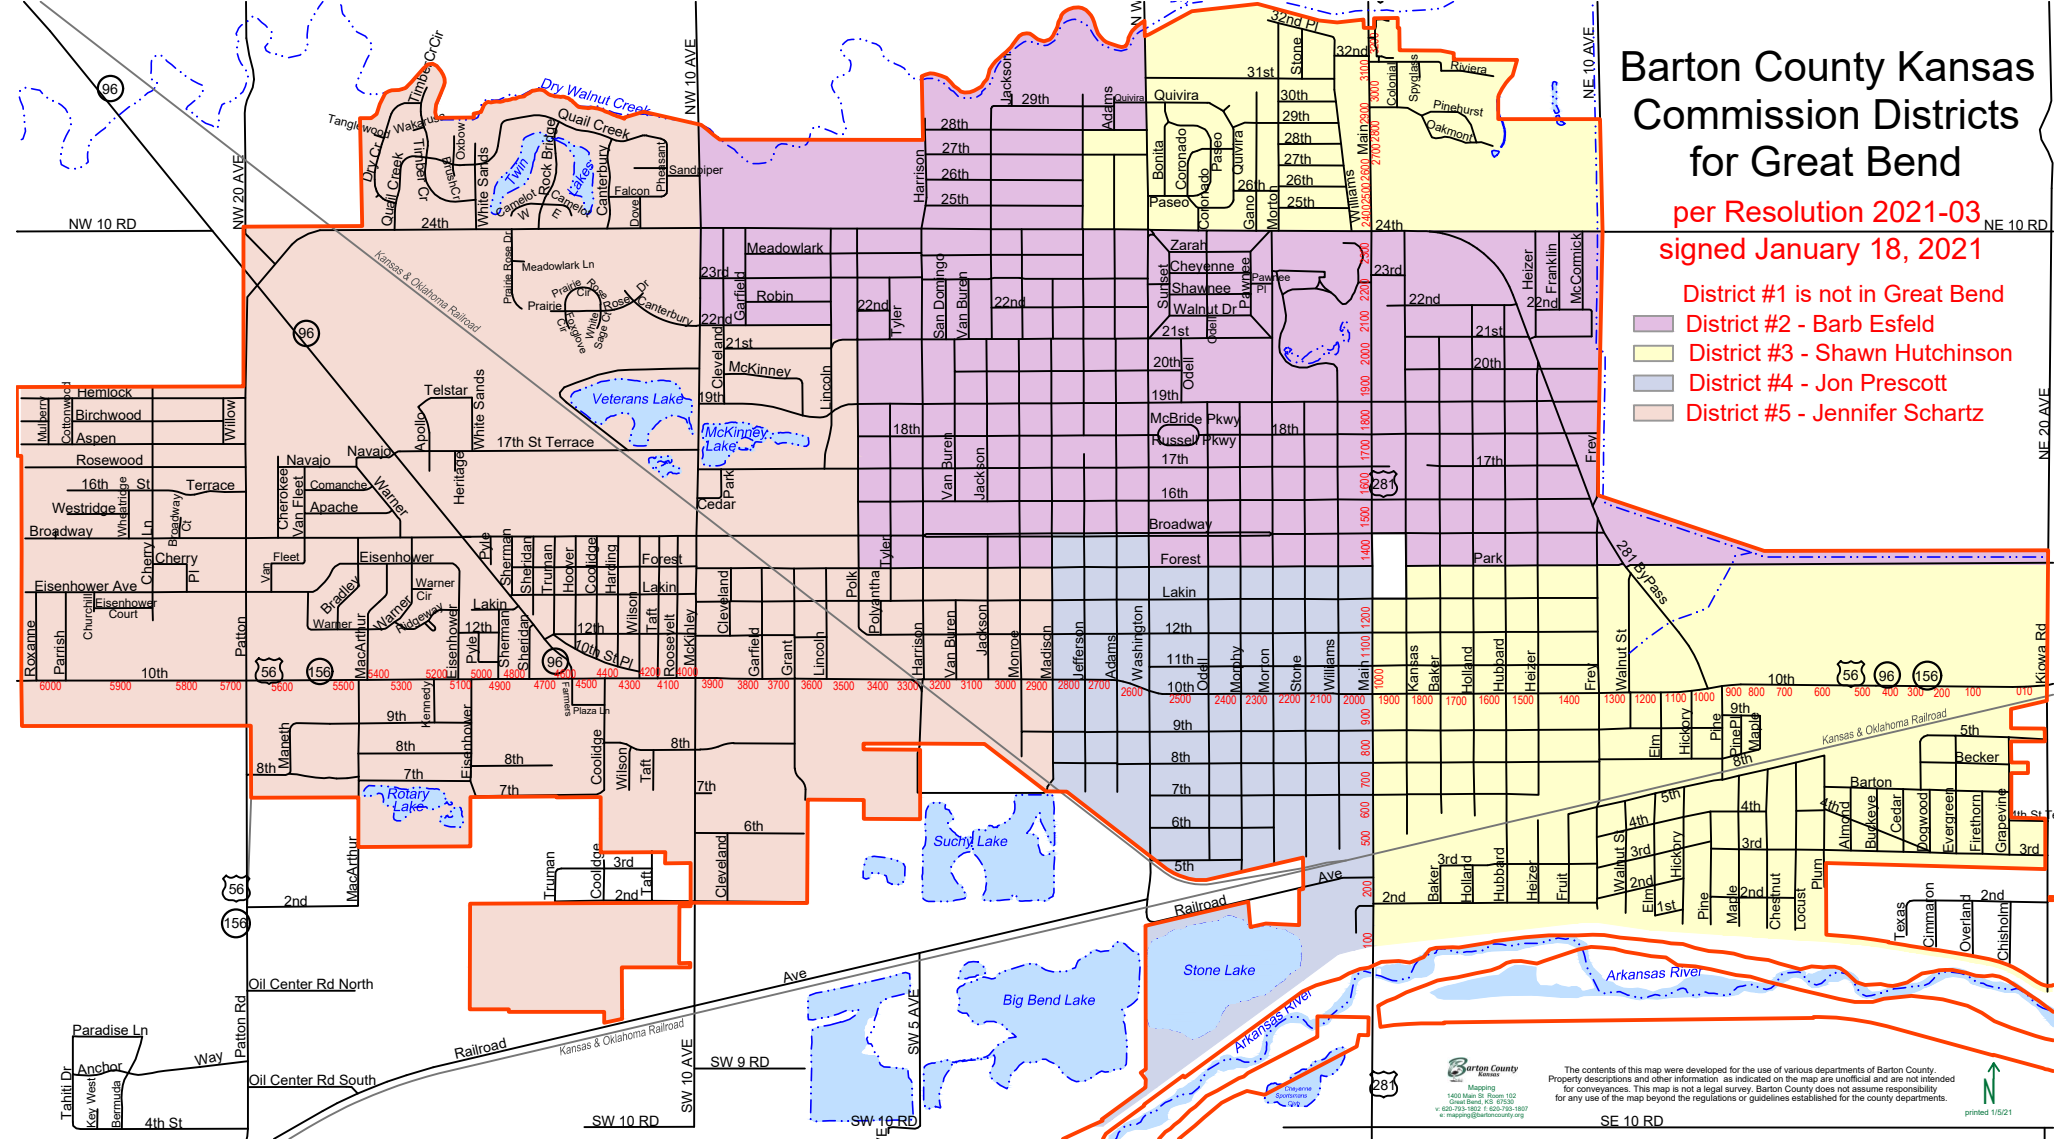

Barton County Kansas Commission Districts for Great Bend

per Resolution 2021-03
signed January 18, 2021

- District #1 is not in Great Bend
- District #2 - Barb Esfeld
- District #3 - Shawn Hutchinson
- District #4 - Jon Prescott
- District #5 - Jennifer Schartz

printed 1/5/21