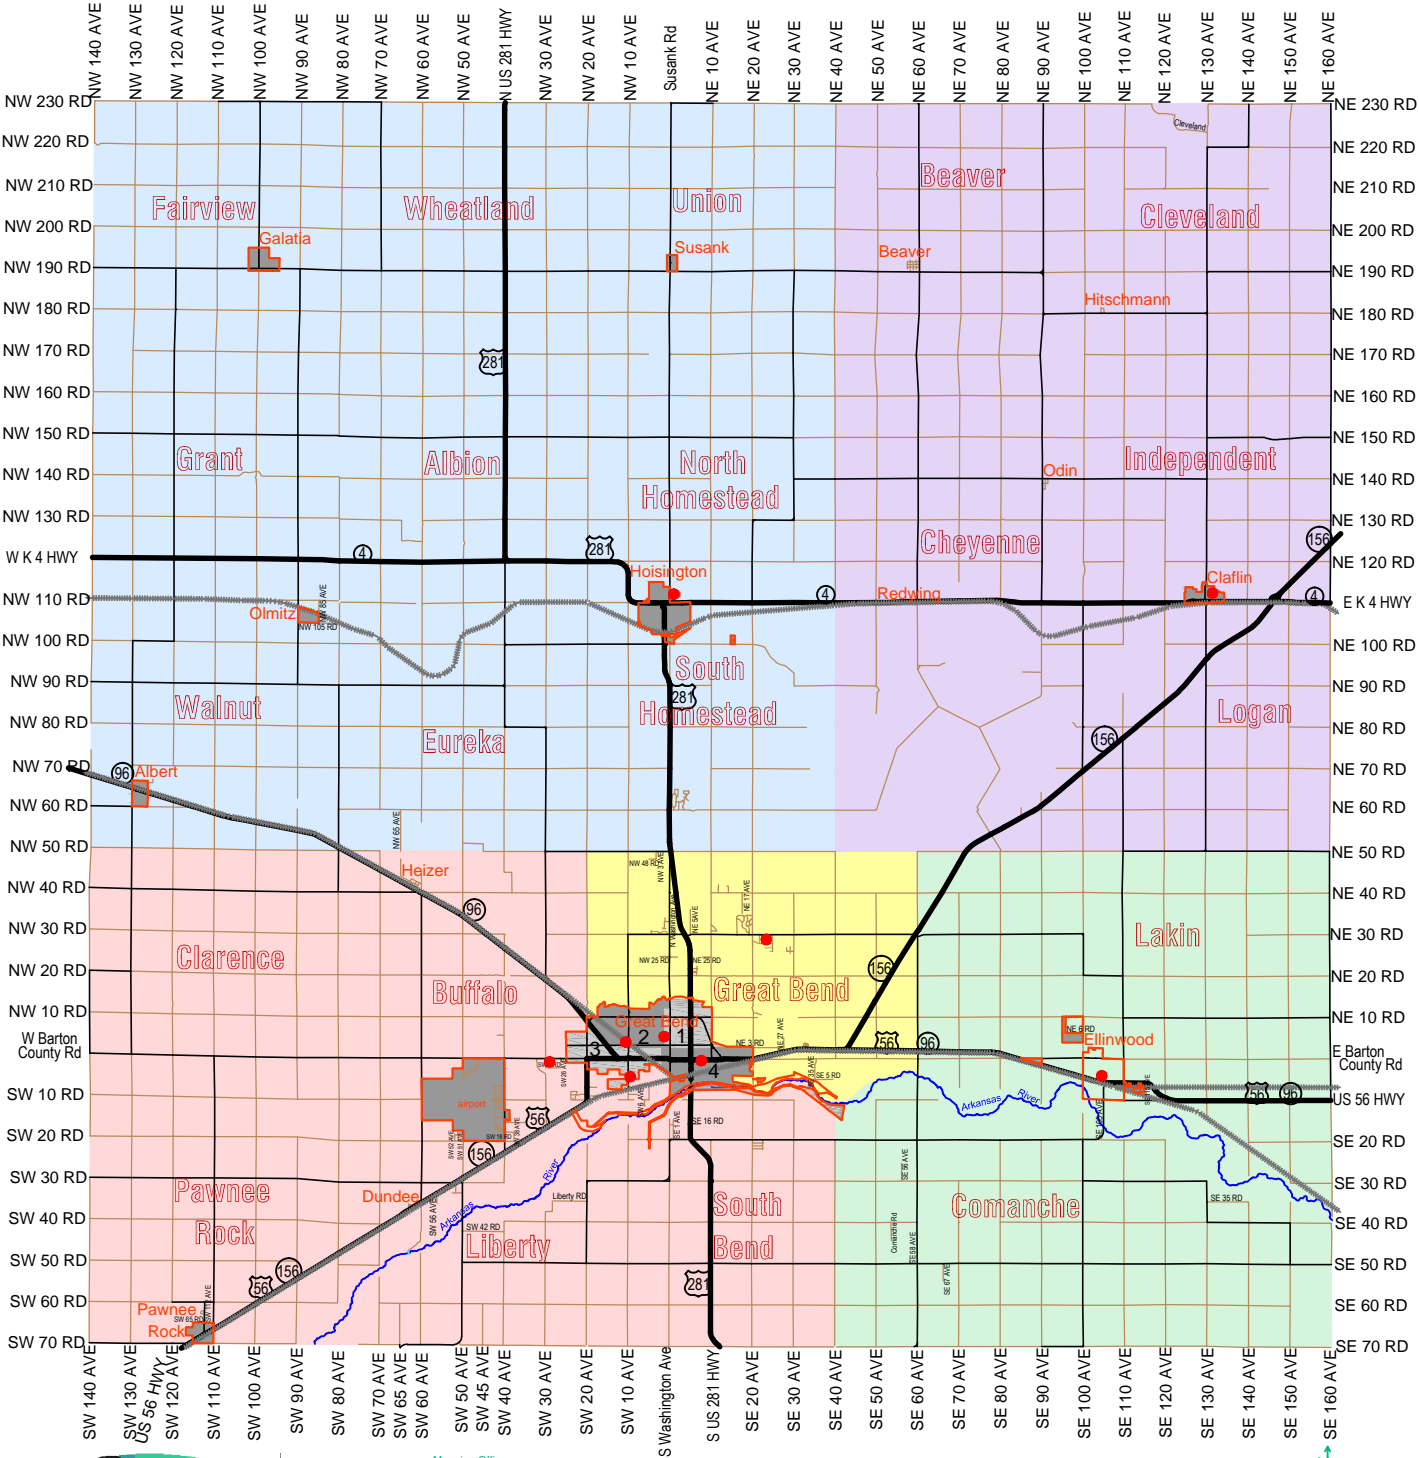

Barton County Kansas

Consolidated Voting Locations for November 2018 Elections

Mapping Office
1400 Main St Room 102 Great Bend, KS 67530
v: 620-793-1802 f: 620-793-1983 e: mapping@bartoncounty.org

911 addresses reflect the distance from the E/W & N/S dividing roads in 1/100's of a mile. The E/W dividing road is Washington Ave-Susank Rd. The N/S dividing road is Barton County Rd. The even number addresses are on the east and north sides of the road and the odd numbers are on the west and south sides of the road.
ex: 245 NE 30 Rd (BCCC) is almost 2.5 miles east of N Washington Ave on the south side.

Cities: Albert, Galatia, Olmitz, Susank
Townships: Albion, Eureka, Fairview, Grant, North Homestead, South Homestead, Union, Walnut, Wheatland
Hoisington Activity Center - 1200 Susank Rd Hoisington
Arts & Crafts Room

Great Bend A Township
BCCC - 245 NE 30 Rd, Science & Math Building

City of Ellinwood
Townships: Comanche, Lakin
St. Joseph Parish Center - 110 W 2nd St Ellinwood

Cities: Beaver, Clafin, Odin
Townships: Beaver, Cheyenne, Cleveland, Independent, Logan
Immaculate Conception Parish Hall - 110 E Williamson St Clafin

City of Pawnee Rock
Townships: Buffalo, Clarence, Great Bend B, Liberty, Pawnee Rock, South Bend
Faith Community Church - 293 W Barton County Rd

City of Hoisington - All Wards
Hoisington Activity Center - 1200 Susank Rd
Wards 1 & 2 Meeting Room 1
Wards 3 & 4 Meeting Room 2

- ① Great Bend 1st Ward - all precincts
  GBRC Activity Center - 2715 18th St
- ② Great Bend 2nd Ward - all precincts
  Prince of Peace Parish Hall - 4124 Broadway Ave

- ③ Great Bend 3rd Ward - all precincts
  Grace Community Church - 210 McKinley St
- ④ Great Bend 4th Ward - all precincts
  Front Door Community Center - 1615 10th St